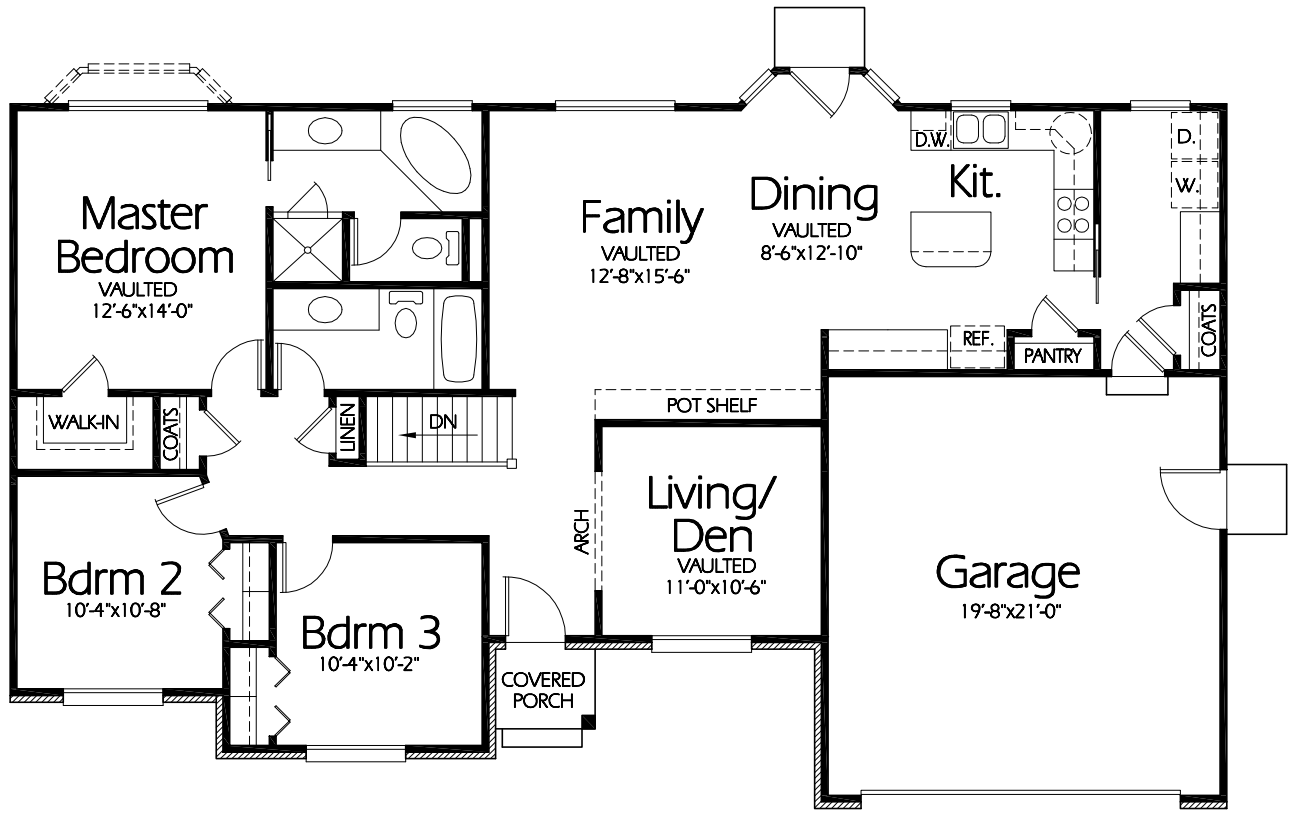

Front Elevation

Main Level

**Plan R-1510a**

Standard Porch  
Overall Dimensions 61'-0" x 35'-4"  
1510 Finished Sq. Feet  
Room Sizes Shown Are Approximate

*Hearthstone  
Home Design*

94 North 100 West - Bountiful, Utah 84010  
Phone: (801) 298-2505 - Fax: (801) 298-3077  
[www.hearthstonedesign.com](http://www.hearthstonedesign.com)