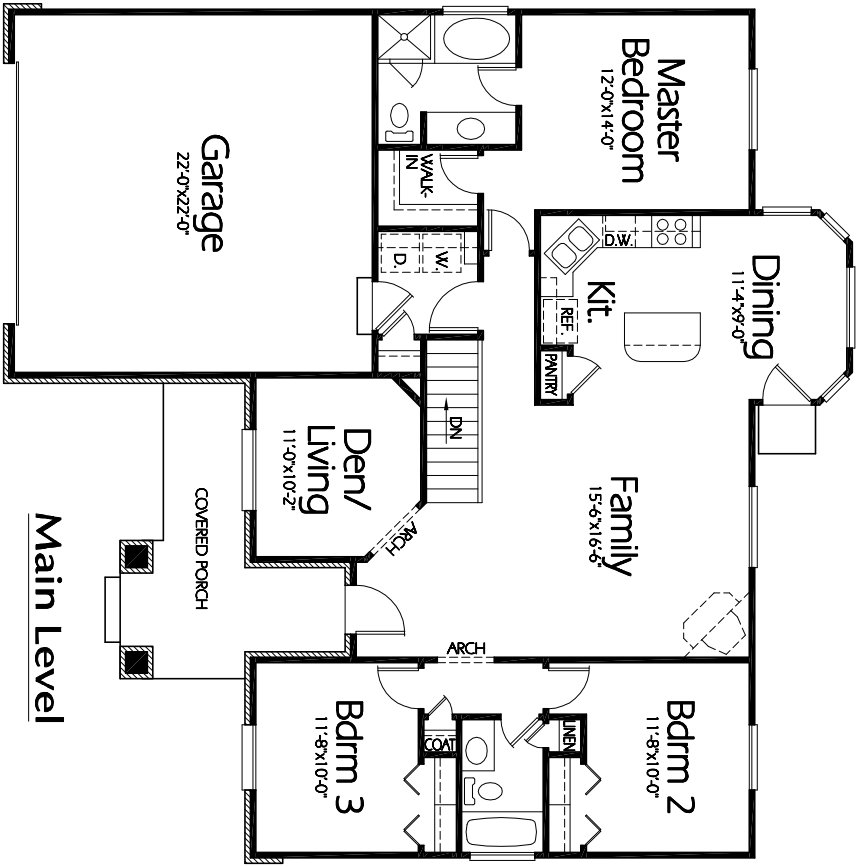

Front Elevation

R-1496a

Main Level

Plan R-1496a

Overall Dimensions 52'-1"0" x 52'-2"
 1496 Finished Sq. Feet
 Room Sizes Shown Are Approximate

Heartystone
 Home Design
 94 North 100 West - Bountiful, Utah 84010
 Phone: (801) 298-2606 - Fax: (801) 298-5077
 www.heartstonedesign.com