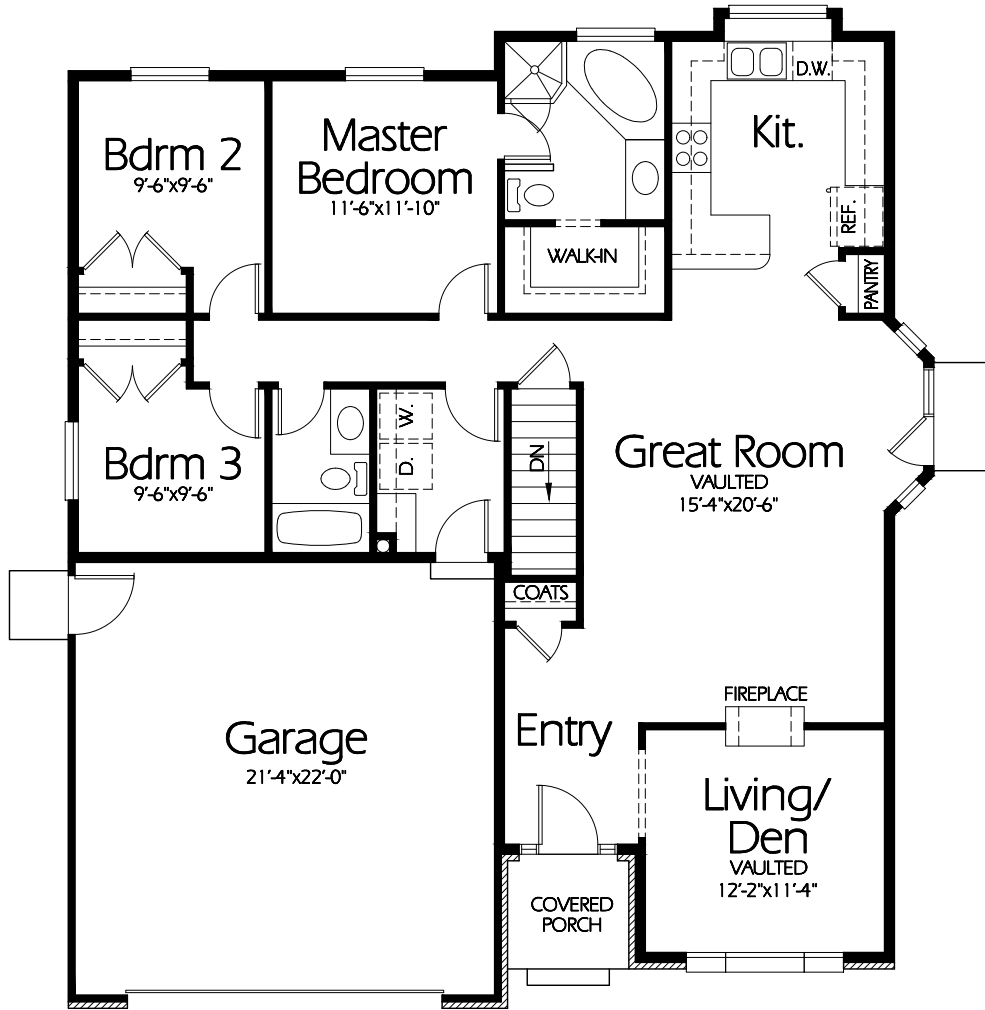

**Front Elevation**

**Main Level**

**Plan R-1488a**

Overall Dimensions 42'-0" x 50'-10"  
 1489 Finished Sq. Feet  
 Room Sizes Shown Are Approximate

*Hearthstone  
 Home Design*

94 North 100 West - Bountiful, Utah 84010  
 Phone: (801) 298-2505  
[www.hearthstonedesign.com](http://www.hearthstonedesign.com)  
[info@hearthstonedesign.com](mailto:info@hearthstonedesign.com)