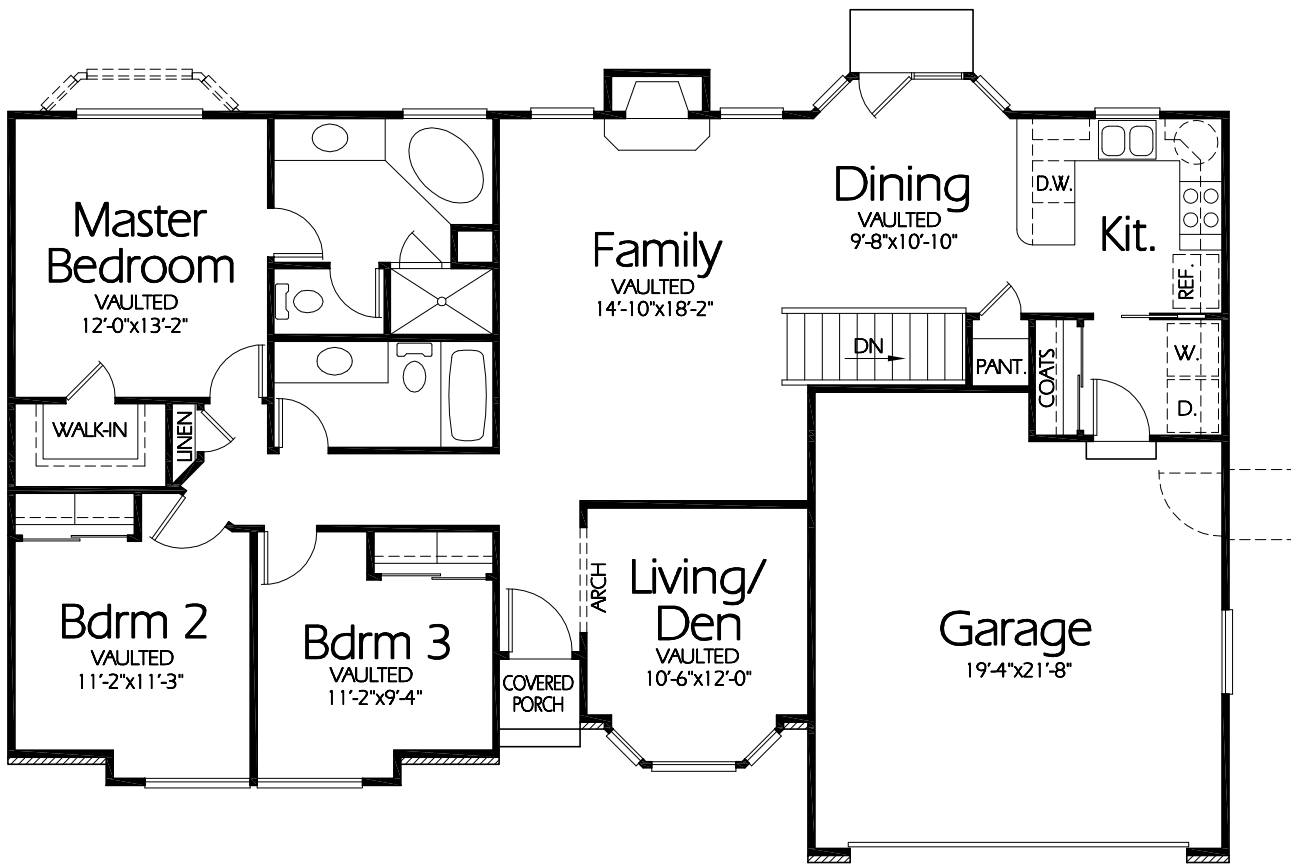

Front Elevation

Main Level

Plan R-1475a

Overall Dimensions 58'-0" x 35'-8"  
 1475 Finished Sq. Feet  
 Room Sizes Shown Are Approximate

*Hearthstone*  
 Home Design  
 94 North 100 West - Bountiful, Utah 84010  
 Phone: (801) 298-2505 - Fax: (801) 298-3077  
 www.hearthstonedesign.com