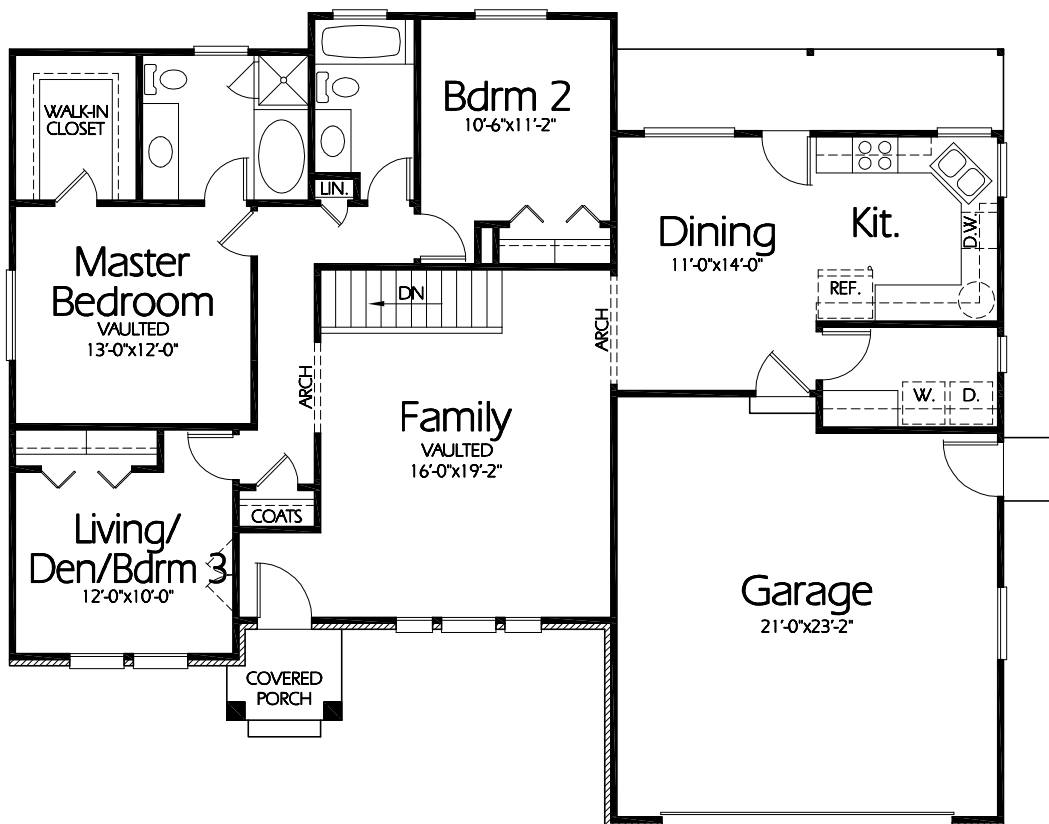

Front Elevation

Main Level

Plan R-1466a

Overall Dimensions 54'-10"x45'-0"
1466 Finished Sq. Feet
Room Sizes Shown Are Approximate

*Hearthstone
Home Design*

94 North 100 West - Bountiful, Utah 84010
Phone: (801) 298-2505 - Fax: (801) 298-3077
www.hearthstonedesign.com