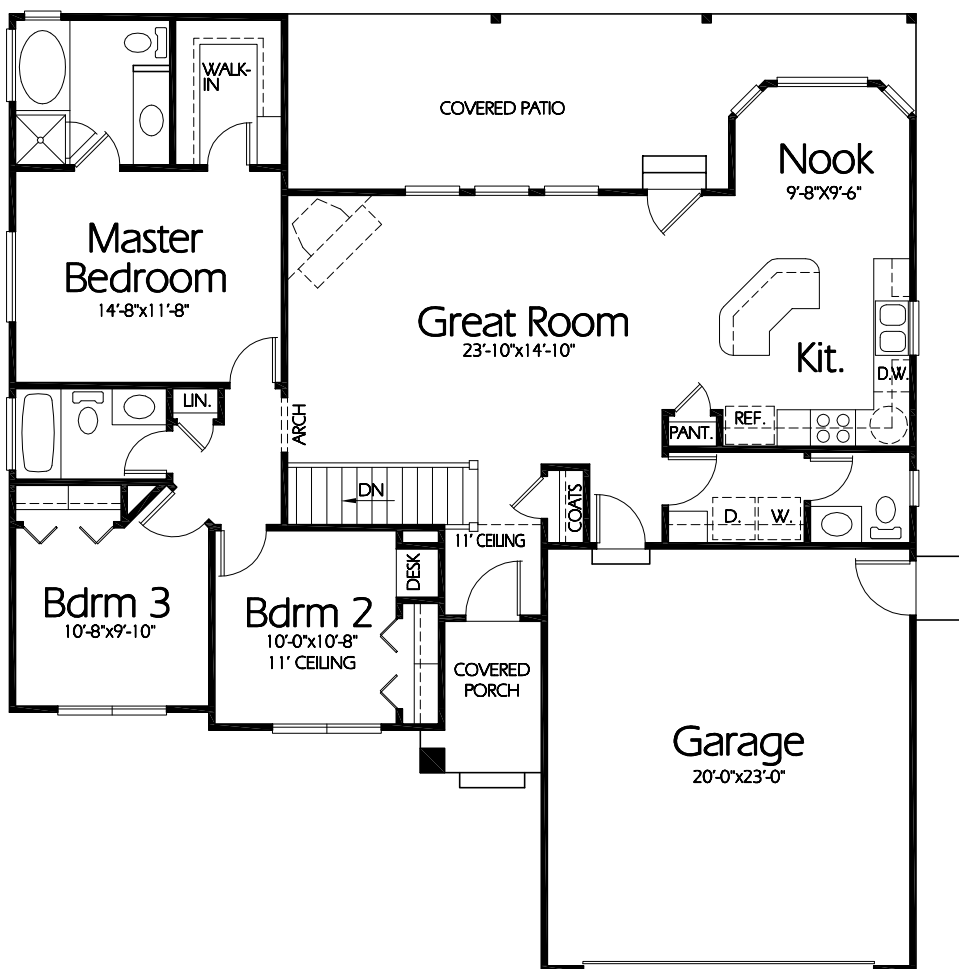

Front Elevation

Main Level

**Plan R-1462b**

Overall Dimensions 50'-0" x 52'-10"  
1462 Finished Sq. Feet  
Room Sizes Shown Are Approximate

*Hearthstone  
Home Design*

94 North 100 West - Bountiful, Utah 84010  
Phone: (801) 298-2505 - Fax: (801) 298-3077  
www.hearthstonedesign.com