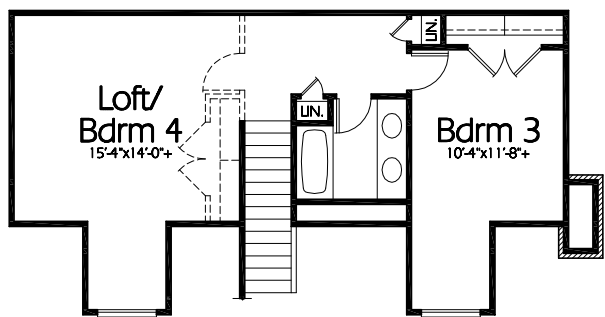

Front Elevation

Upper Level (Bonus)
616 Sq. Feet

Main Level
1456 Sq. Feet

Plan R-1456a

Overall Dimensions 62'-0" x 47'-6"
1456 Finished Sq. Feet
Room Sizes Shown Are Approximate

Hearthstone
Home Design
94 North 100 West - Bountiful, Utah 84010
Phone: (801) 298-2505 - Fax: (801) 298-3077
www.hearthstonedesign.com