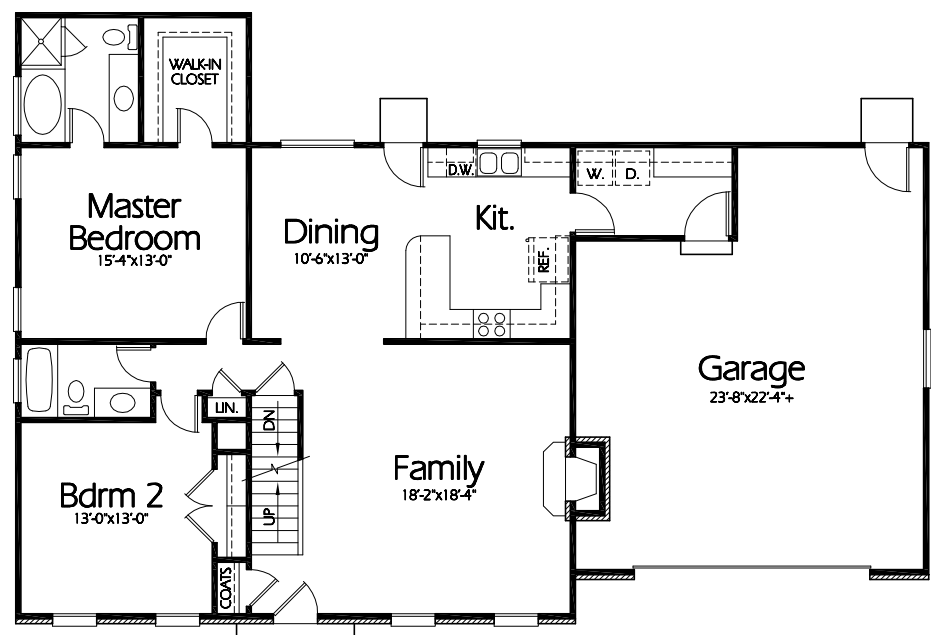

Front Elevation

Upper Level (Bonus)
616 Sq. Feet

Main Level
1456 Sq. Feet

Plan R-1456a

Overall Dimensions 62'-0" x 47'-6"
1456 Finished Sq. Feet
Room Sizes Shown Are Approximate

Hearthstone
Home Design
94 North 100 West - Bountiful, Utah 84010
Phone: (801) 298-2505 - Fax: (801) 298-3077
www.hearthstonedesign.com