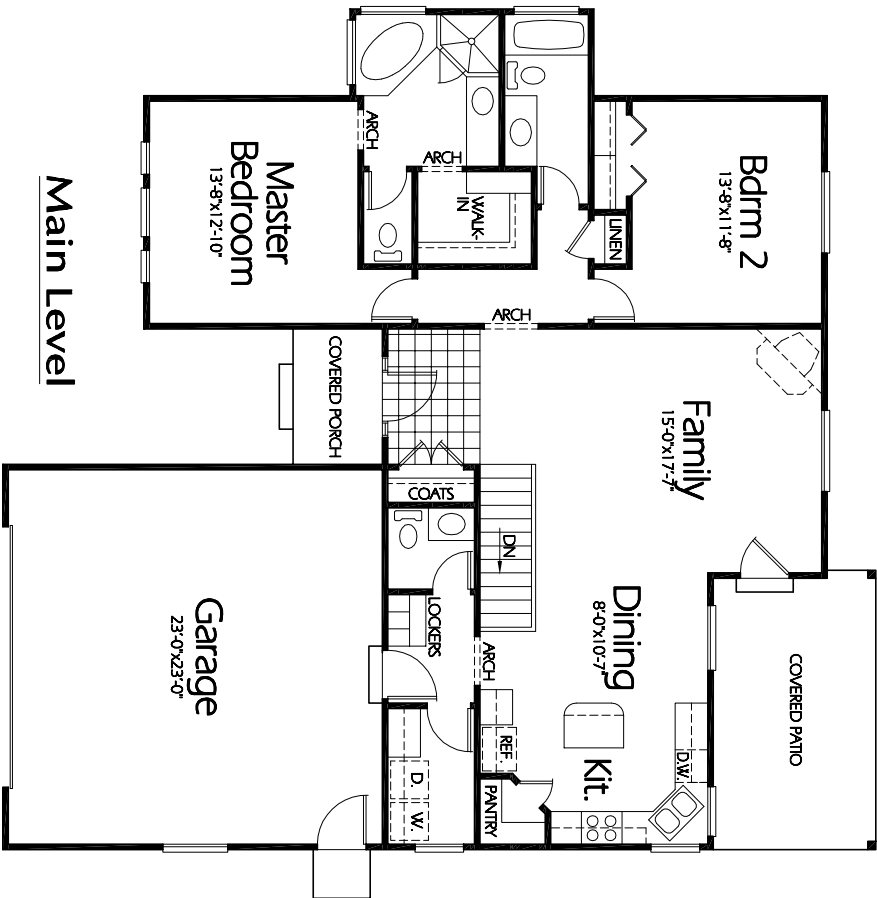

Front Elevation

R-1440a

Plan R-1440a

Overall Dimensions 51'-8" x 53'-8"
 1440 Finished Sq. Feet
 Room Sizes Shown Are Approximate

Heartystone
 Home Design
 94 North 100 West - Bountiful, Utah 84010
 Phone: (801) 298-2606 - Fax: (801) 298-5077
 www.heartstonedesign.com