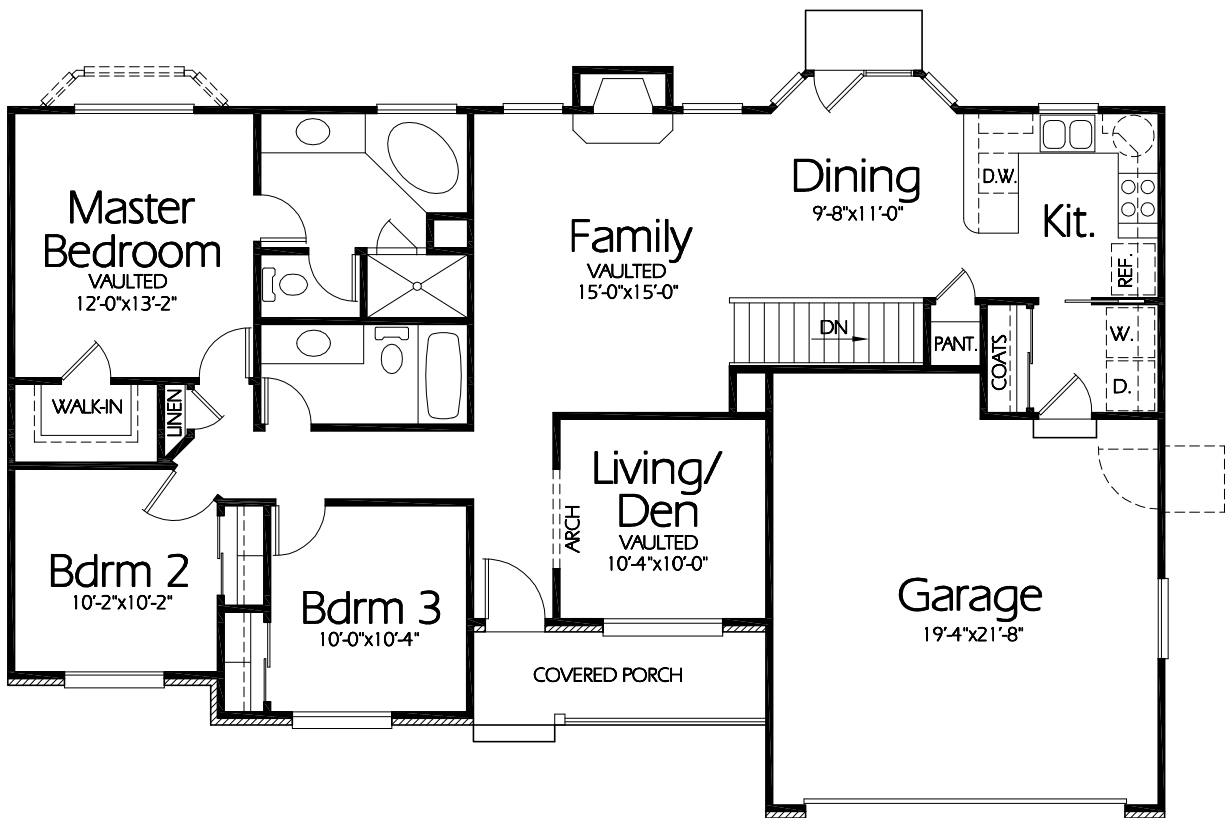

Third Car Option Shown

Main Level

Plan R-1395b

Full Covered Porch

Overall Dimensions 58'-0" x 36'-0"

1395 Finished Sq. Feet

Room Sizes Shown Are Approximate

*Hearthstone
Home Design*