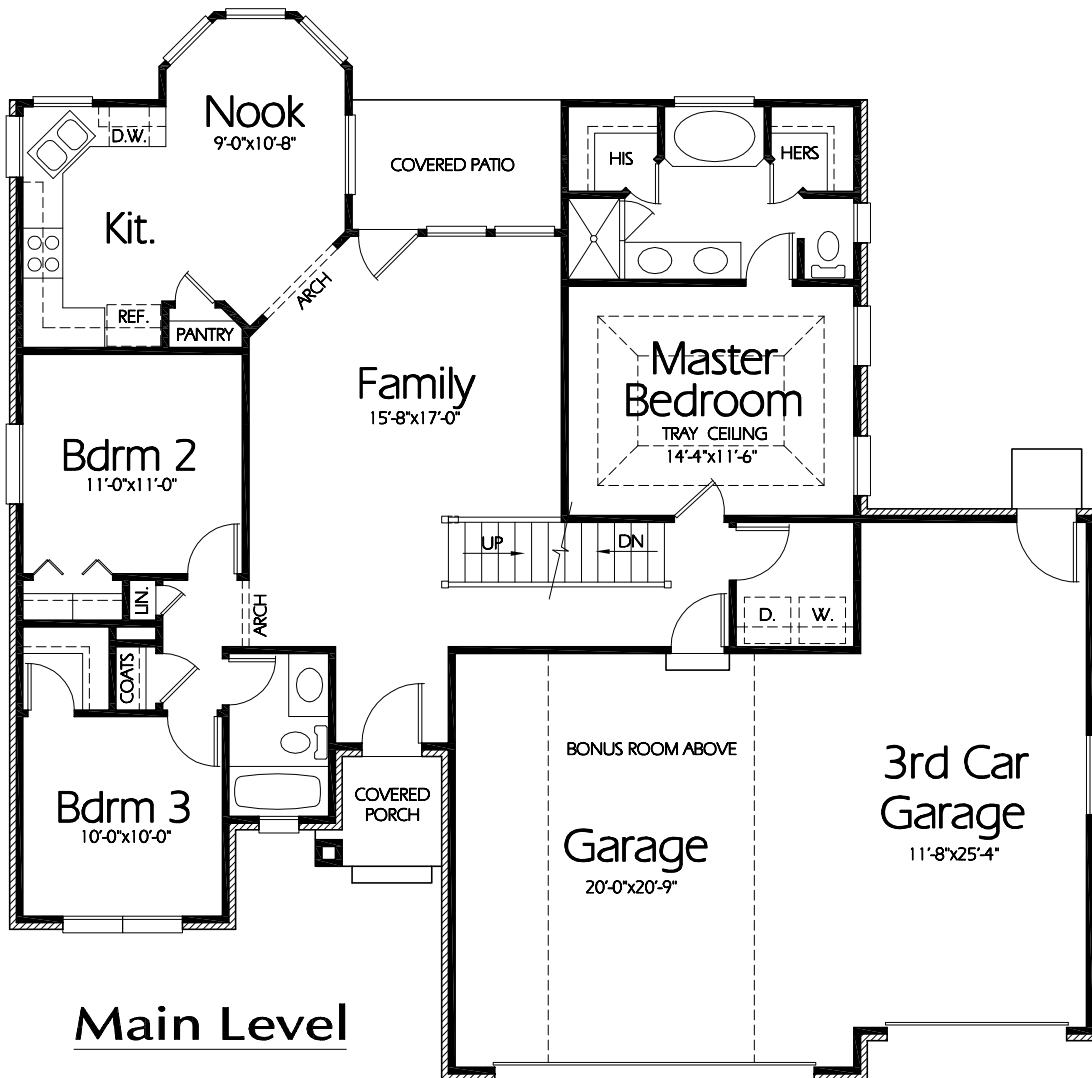

Front Elevation

Main Level

Plan R-1388b

Overall Dimensions 54'-8" x 53'-7"
 1388 Finished Sq. Feet
 Room Sizes Shown Are Approximate

*Hearthstone
 Home Design*

94 North 100 West - Bountiful, Utah 84010
 Phone: (801) 298-2505 - Fax: (801) 298-3077
www.hearthstonedesign.com