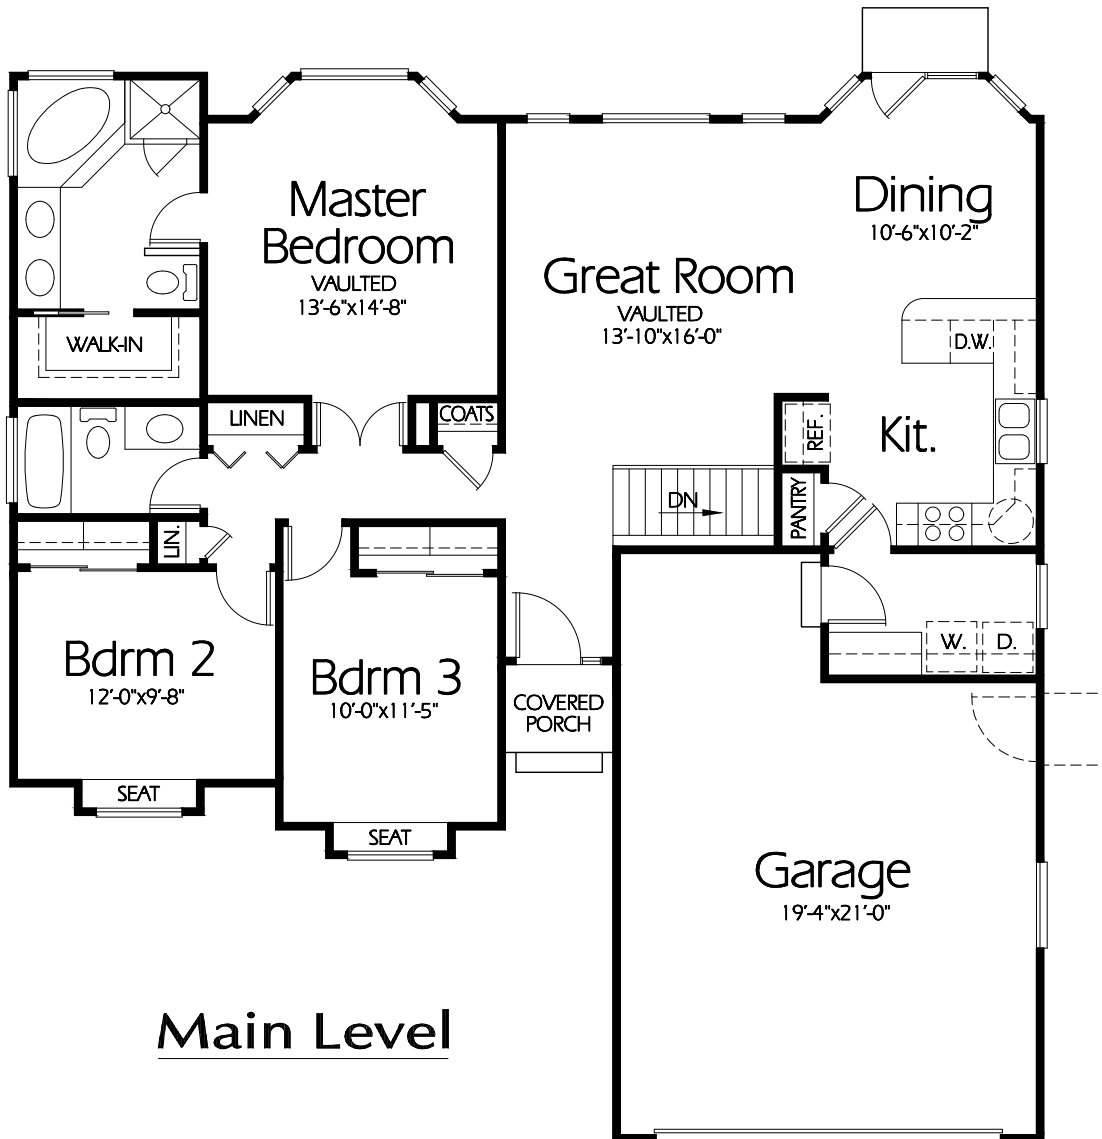

R-1386b

**Main Level**

## Plan R-1386b

Overall Dimensions 48'-0" x 48'-0"  
 1386 Finished Sq. Feet  
 Room Sizes Shown Are Approximate

*Hearthstone  
 Home Design*

94 North 100 West - Bountiful, Utah 84010  
 Phone: (801) 298-2505 - Fax: (801) 298-3077  
[www.hearthstonedesign.com](http://www.hearthstonedesign.com)