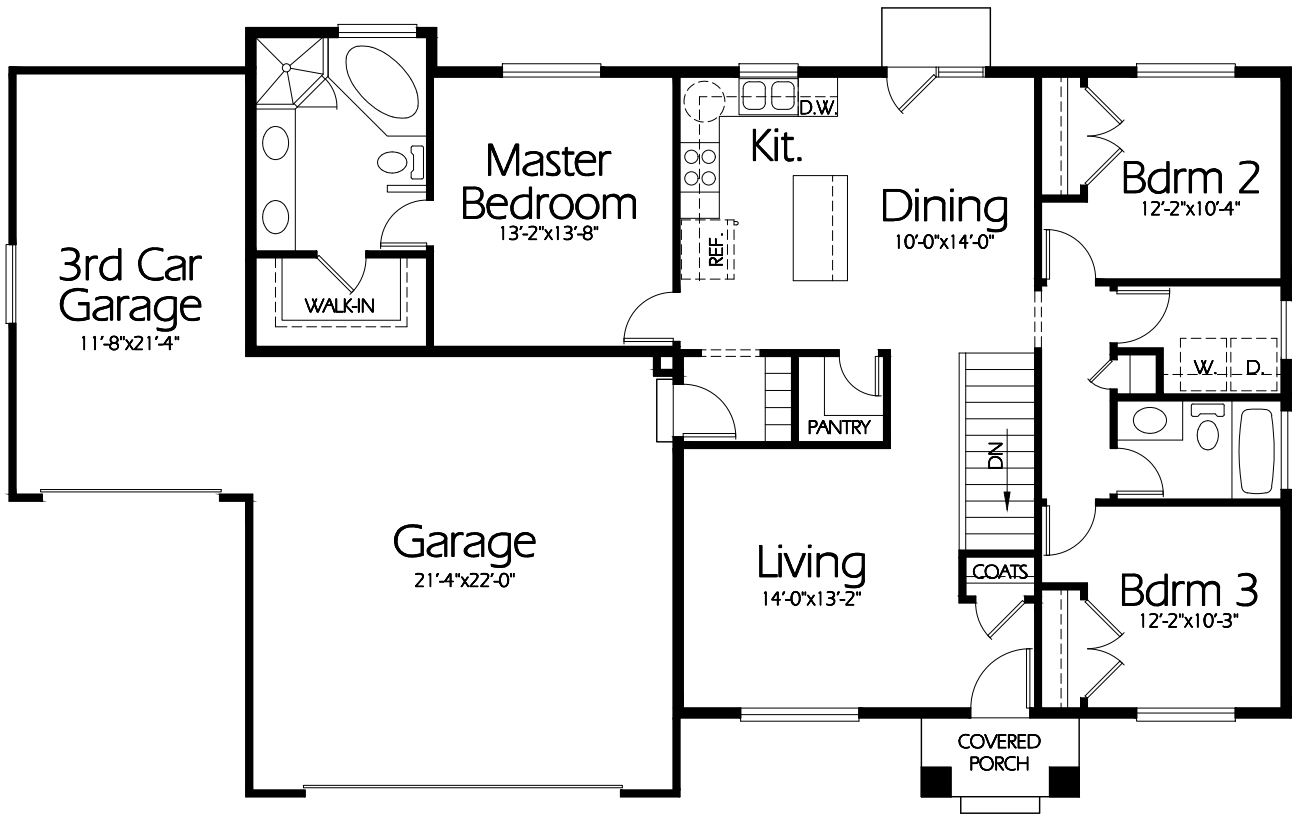

Front Elevation

Main Level

Plan R-1370b

Overall Dimensions 65'-0" x 39'-0"
 1371 Finished Sq. Feet
 Room Sizes Shown Are Approximate

*Hearthstone
 Home Design*

94 North 100 West - Bountiful, Utah 84010
 Phone: (801) 298-2505
www.hearthstonedesign.com
info@hearthstonedesign.com