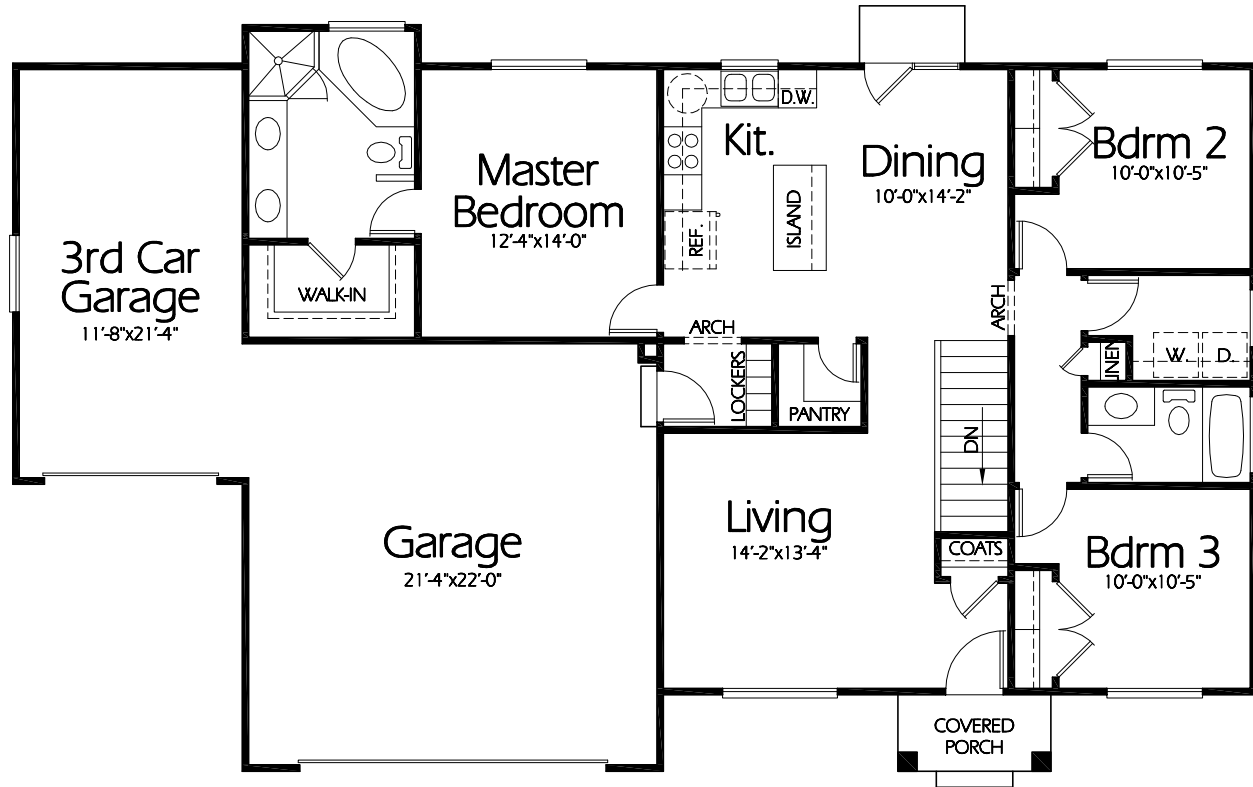

Front Elevation

Main Level

Plan R-1370a

Overall Dimensions 65'-0" x 39'-0"
 1370 Finished Sq. Feet
 Room Sizes Shown Are Approximate

*Hearthstone
 Home Design*

94 North 100 West - Bountiful, Utah 84010
 Phone: (801) 298-2505 - Fax: (801) 298-3077
www.hearthstonedesign.com