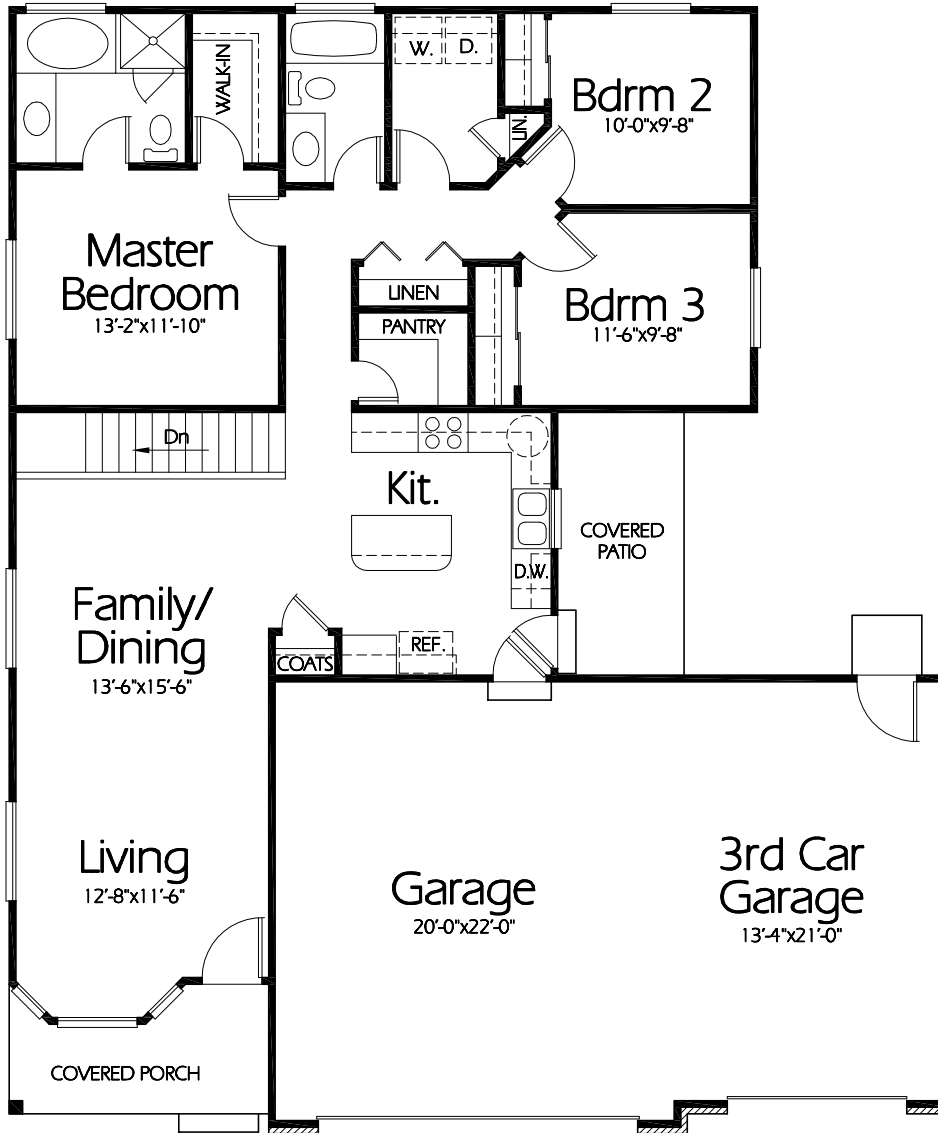

R-1349a

Main Level

Plan R-1349a

Overall Dimensions 47'-0" x 56'-6"
 1349 Finished Sq. Feet
 Room Sizes Shown Are Approximate

Hearthstone
 Home Design

94 North 100 West - Bountiful, Utah 84010
 Phone: (801) 298-2505 - Fax: (801) 298-3077
www.hearthstonedesign.com