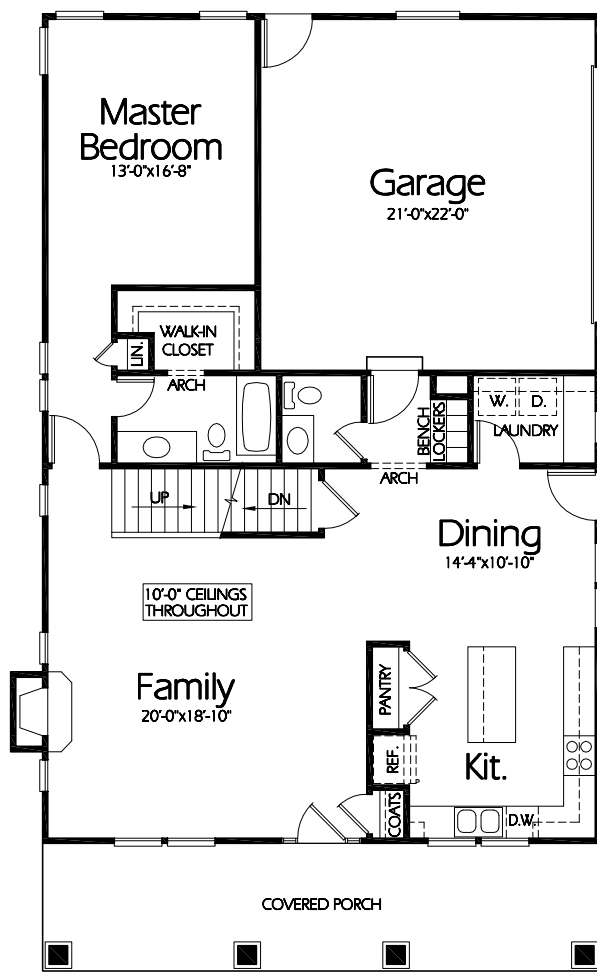

**Front Elevation**

**Bonus Level**

855± Sq. Feet

**Main Level**

1344 Sq. Feet

**Plan R-1344a**

Overall Dimensions 35'-0" x 60'-0"  
1344 Finished Sq. Feet  
Room Sizes Shown Are Approximate

*Hearthstone*  
*Home Design*  
94 North 100 West - Bountiful, Utah 84010  
Phone: (801) 298-2505 - Fax: (801) 298-3077  
[www.hearthstonedesign.com](http://www.hearthstonedesign.com)