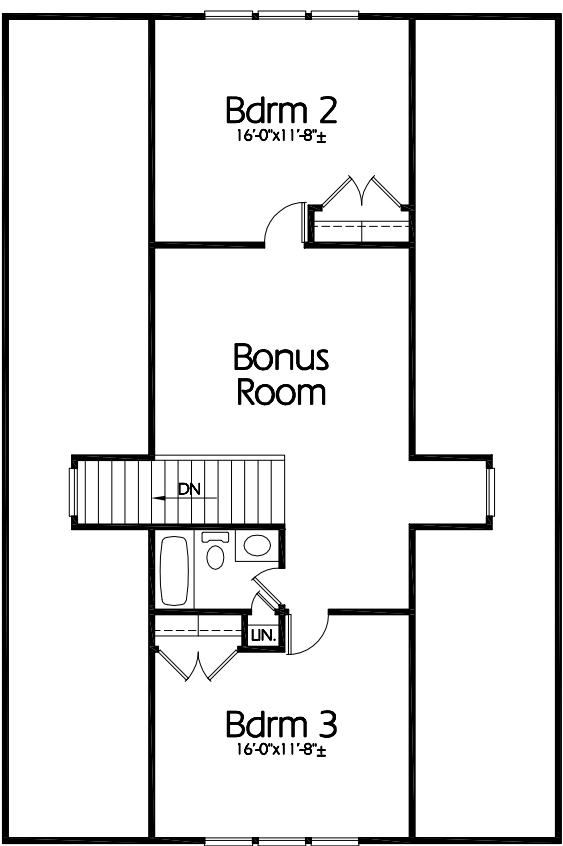

**Front Elevation**

**Bonus Level**

855± Sq. Feet

**Main Level**

1344 Sq. Feet

**Plan R-1344a**

Overall Dimensions 35'-0" x 60'-0"  
1344 Finished Sq. Feet  
Room Sizes Shown Are Approximate

*Hearthstone*  
*Home Design*  
94 North 100 West - Bountiful, Utah 84010  
Phone: (801) 298-2505 - Fax: (801) 298-3077  
[www.hearthstonedesign.com](http://www.hearthstonedesign.com)