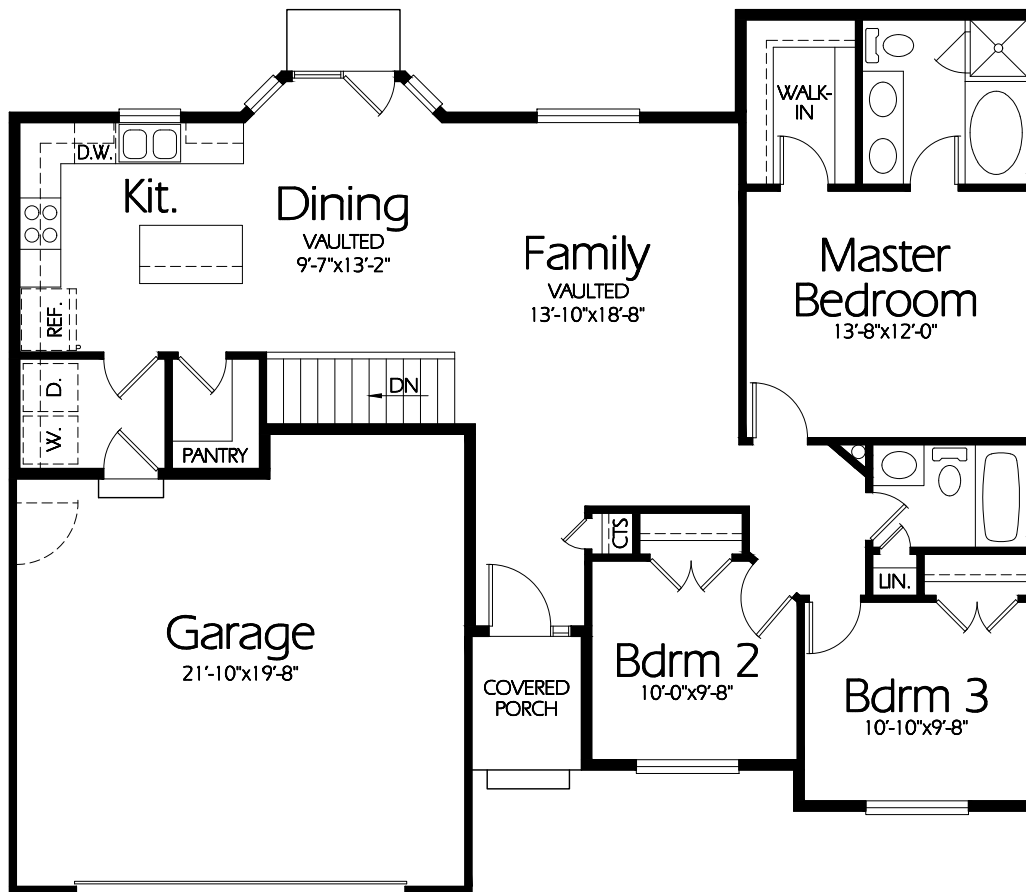

Front Elevation

Main Level

Plan R-1341e

Overall Dimensions 50'-0" x 43'-0"
1341 Finished Sq. Feet
Room Sizes Shown Are Approximate

Hearthstone
Home Design
94 North 100 West - Bountiful, Utah 84010
Phone: (801) 298-2505
www.hearthstonedesign.com
info@hearthstonedesign.com