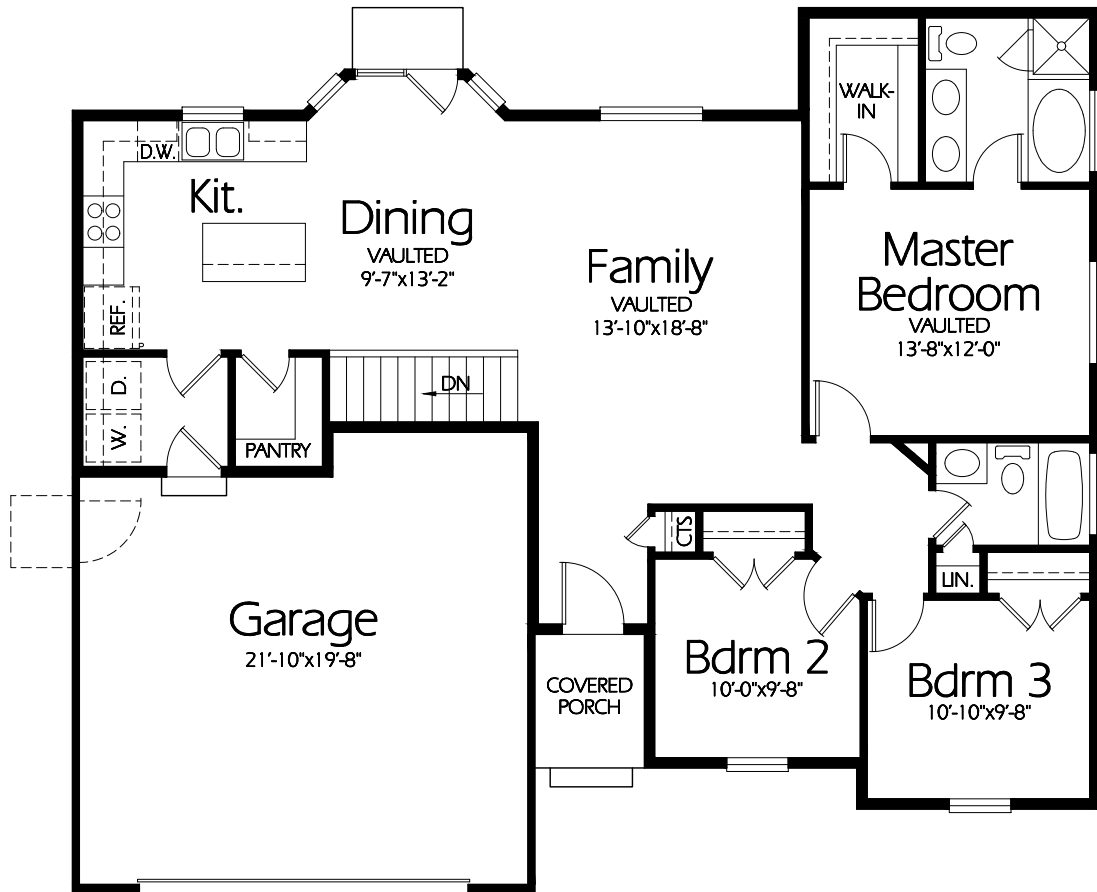

Front Elevation

Main Level

Plan R-1341d

Overall Dimensions 50'-0" x 43'-0"
1341 Finished Sq. Feet
Room Sizes Shown Are Approximate

*Hearthstone
Home Design*

94 North 100 West - Bountiful, Utah 84010
Phone: (801) 298-2505