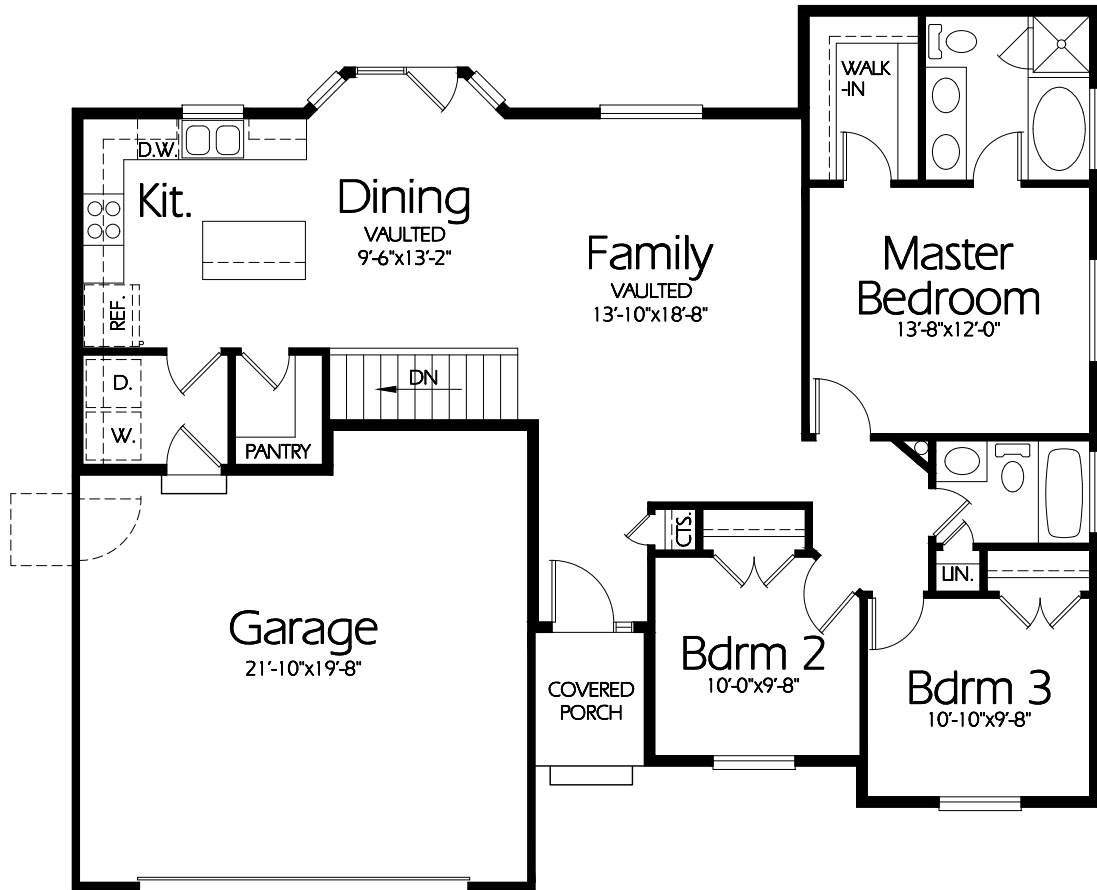

Front Elevation

Main Level

**Plan R-1341a**

Overall Dimensions 50'-0" x 43'-0"  
 1341 Finished Sq. Feet  
 Room Sizes Shown Are Approximate

*Hearthstone  
 Home Design*

94 North 100 West - Bountiful, Utah 84010  
 Phone: (801) 298-2505