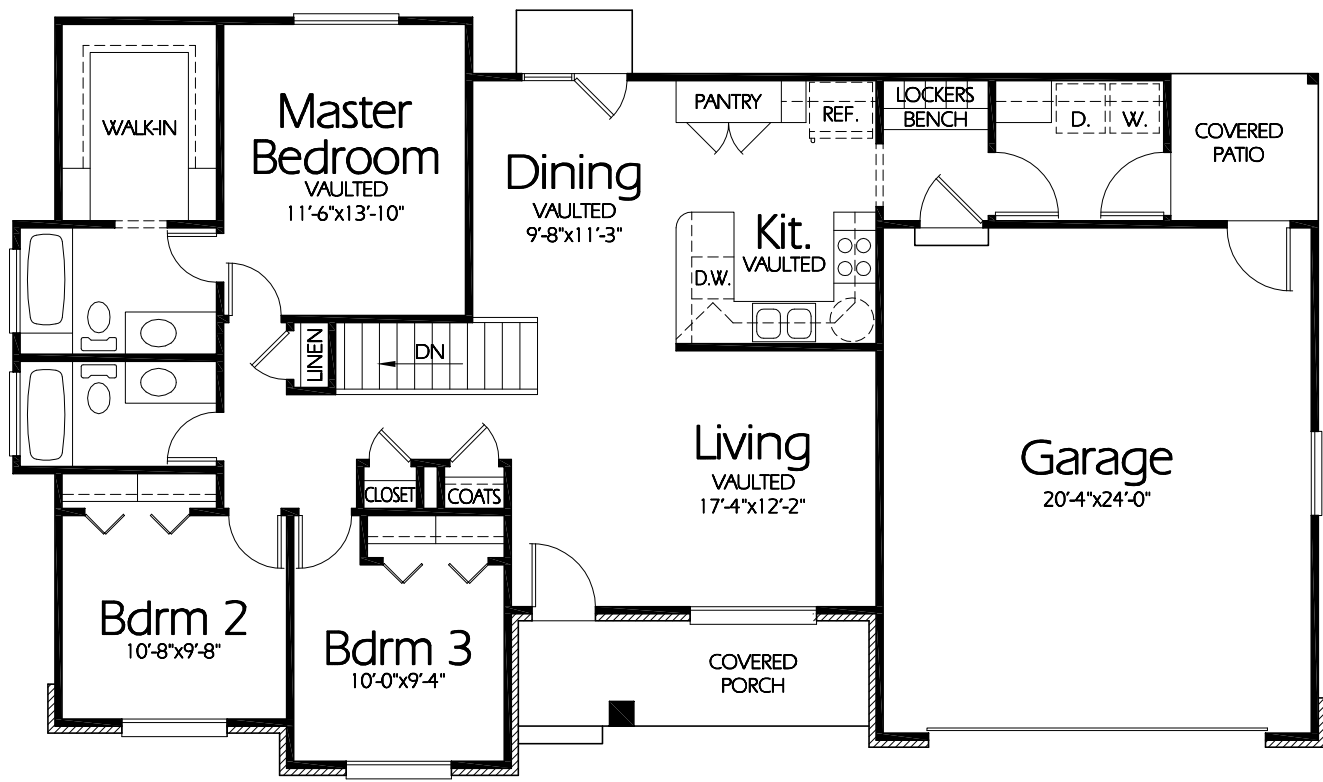

Front Elevation

Main Level

Plan R-1340a

Overall Dimensions 62'-0" x 36'-0"
1340 Finished Sq. Feet
Room Sizes Shown Are Approximate

Hearthstone
Home Design
94 North 100 West - Bountiful, Utah 84010
Phone: (801) 298-2505 - Fax: (801) 298-3077
www.hearthstonedesign.com