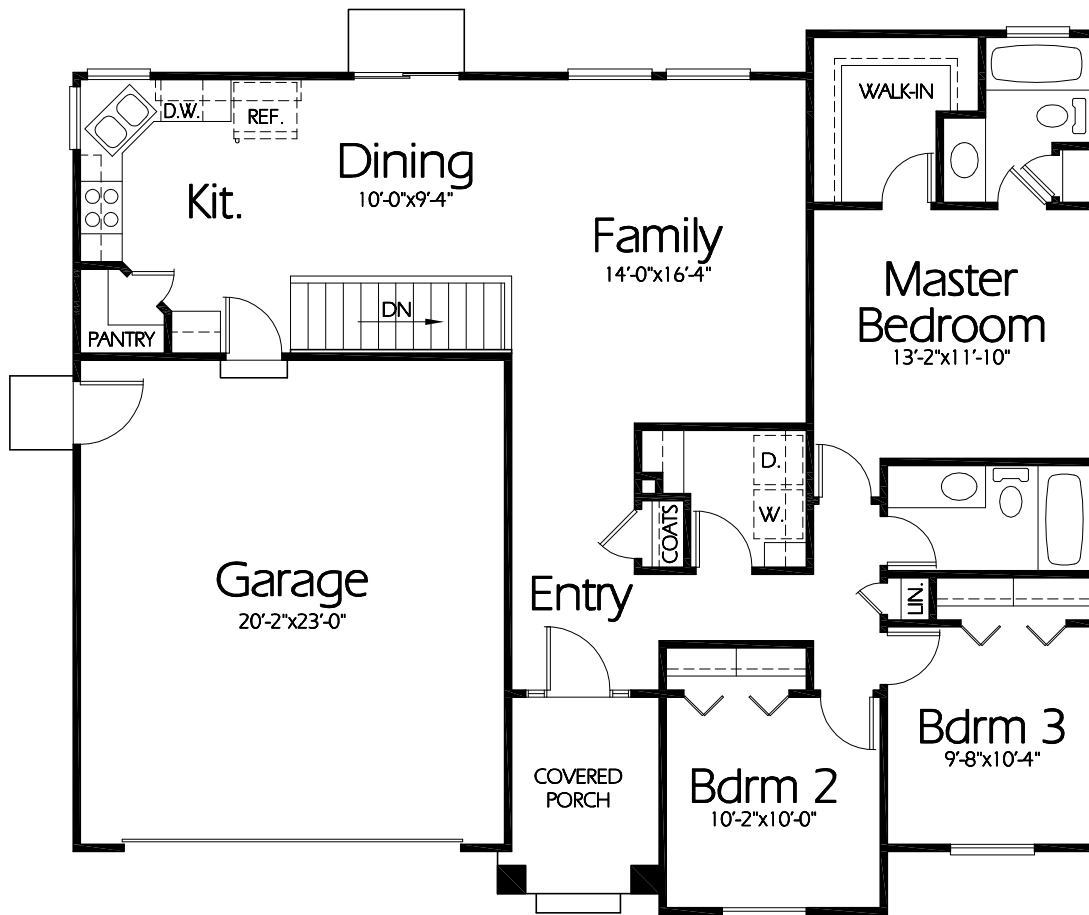

R-1329a

Main Level

Plan R-1329a

Overall Dimensions 48'-8" x 42'-0"
 1329 Finished Sq. Feet
 Room Sizes Shown Are Approximate

Hearthstone
 Home Design
 94 North 100 West - Bountiful, Utah 84010
 Phone: (801) 298-2505 - Fax: (801) 298-3077
 www.hearthstonedesign.com