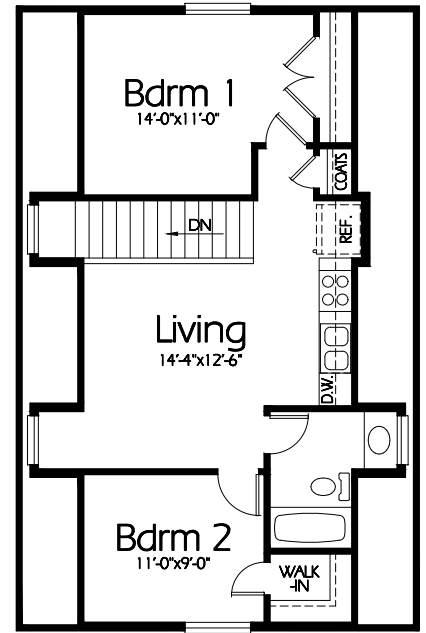

Front Elevation

Main Level
1327 Sq. Feet

Bonus Level - ADU
638± Sq. Feet

Plan R-1327a

Overall Dimensions 52'-0" x 40'-0"
1327 Finished Sq. Feet
Room Sizes Shown Are Approximate

*Hearthstone
Home Design*

94 North 100 West - Bountiful, Utah 84010
Phone: (801) 298-2505
www.hearthstonedesign.com
info@hearthstonedesign.com