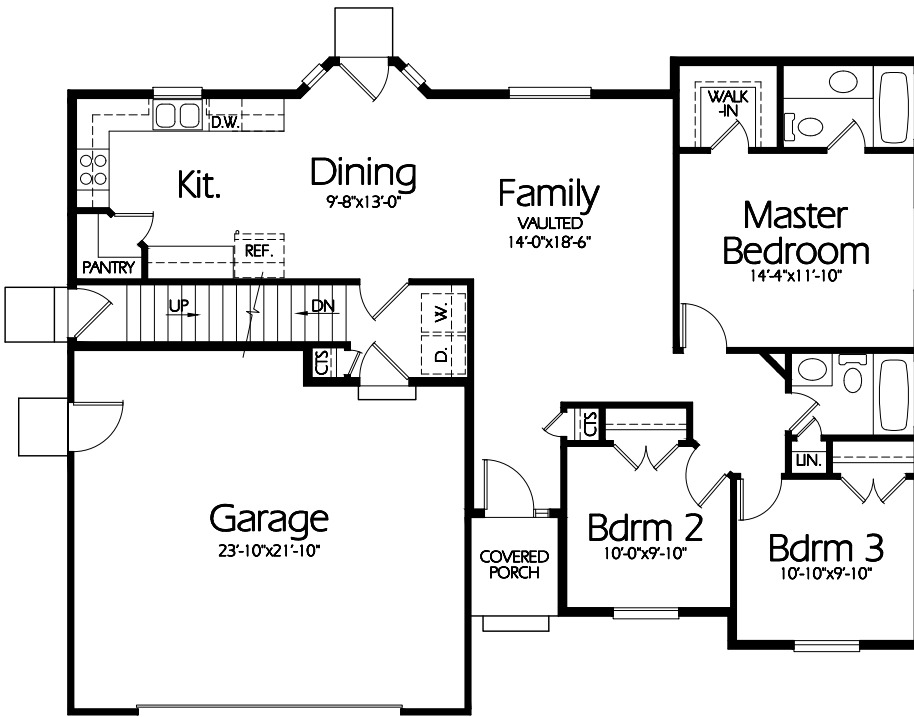

Front Elevation

Main Level
1327 Sq. Feet

Bonus Level - ADU
638± Sq. Feet

Plan R-1327a

Overall Dimensions 52'-0" x 40'-0"
1327 Finished Sq. Feet
Room Sizes Shown Are Approximate

*Hearthstone
Home Design*

94 North 100 West - Bountiful, Utah 84010
Phone: (801) 298-2505
www.hearthstonedesign.com
info@hearthstonedesign.com