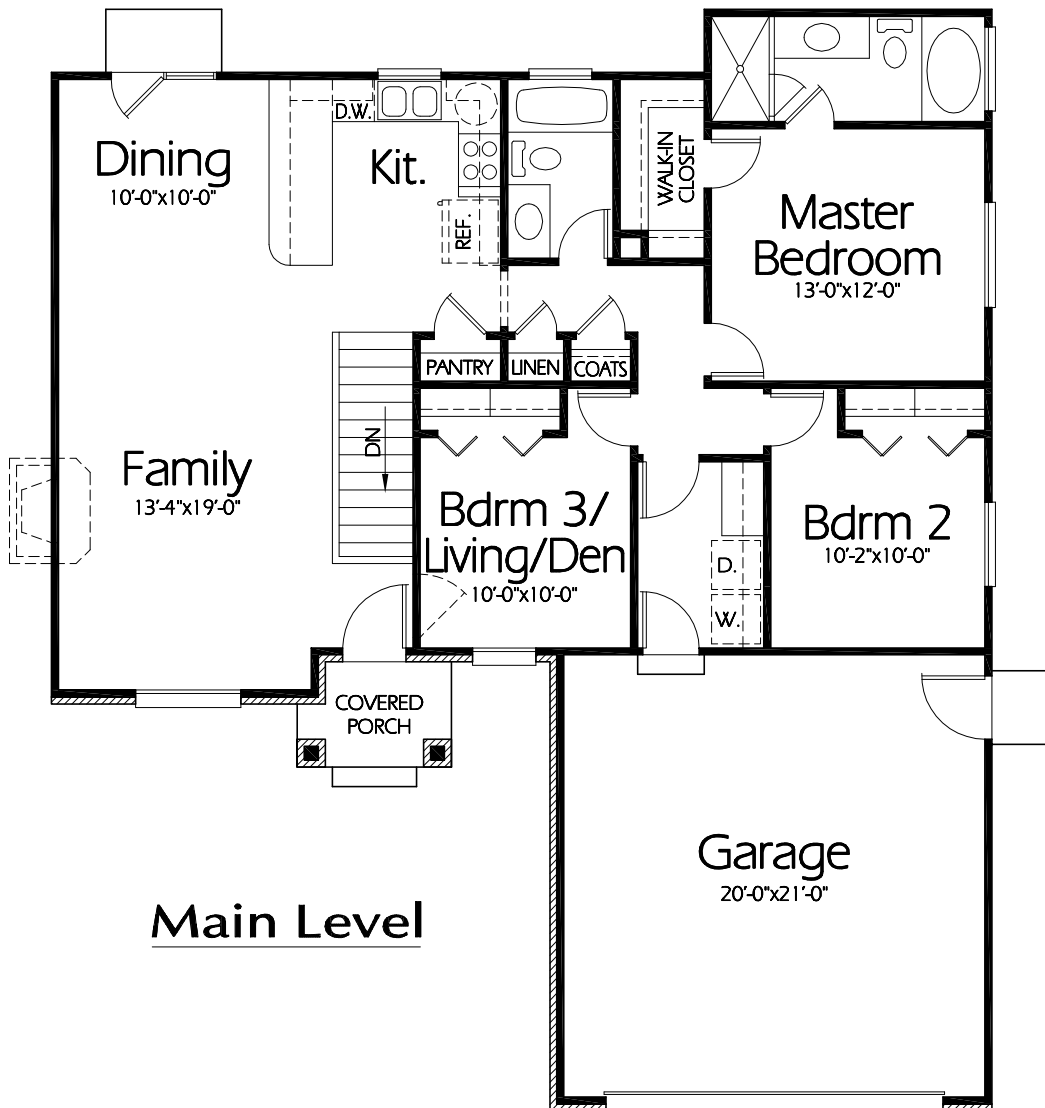

**Front Elevation**

**Main Level**

**Plan R-1311a**

Overall Dimensions 44'-8" x 52'-4"  
1311 Finished Sq. Feet  
Room Sizes Shown Are Approximate

*Hearthstone  
Home Design*

94 North 100 West - Bountiful, Utah 84010  
Phone: (801) 298-2505 - Fax: (801) 298-3077  
www.hearthstonedesign.com