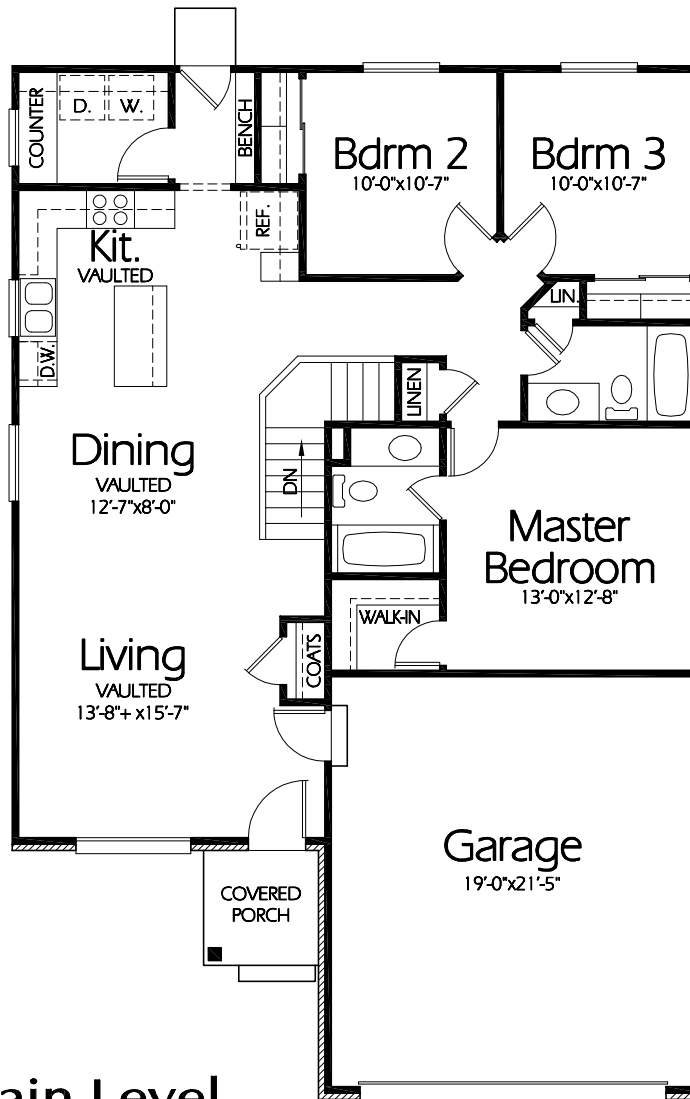

Front Elevation

Main Level

Plan R-1299a

Overall Dimensions 36'-0" x 34'-0"
1299 Finished Sq. Feet
Room Sizes Shown Are Approximate

*Hearthstone
Home Design*

94 North 100 West - Bountiful, Utah 84010
Phone: (801) 298-2505 - Fax: (801) 298-3077
www.hearthstonedesign.com