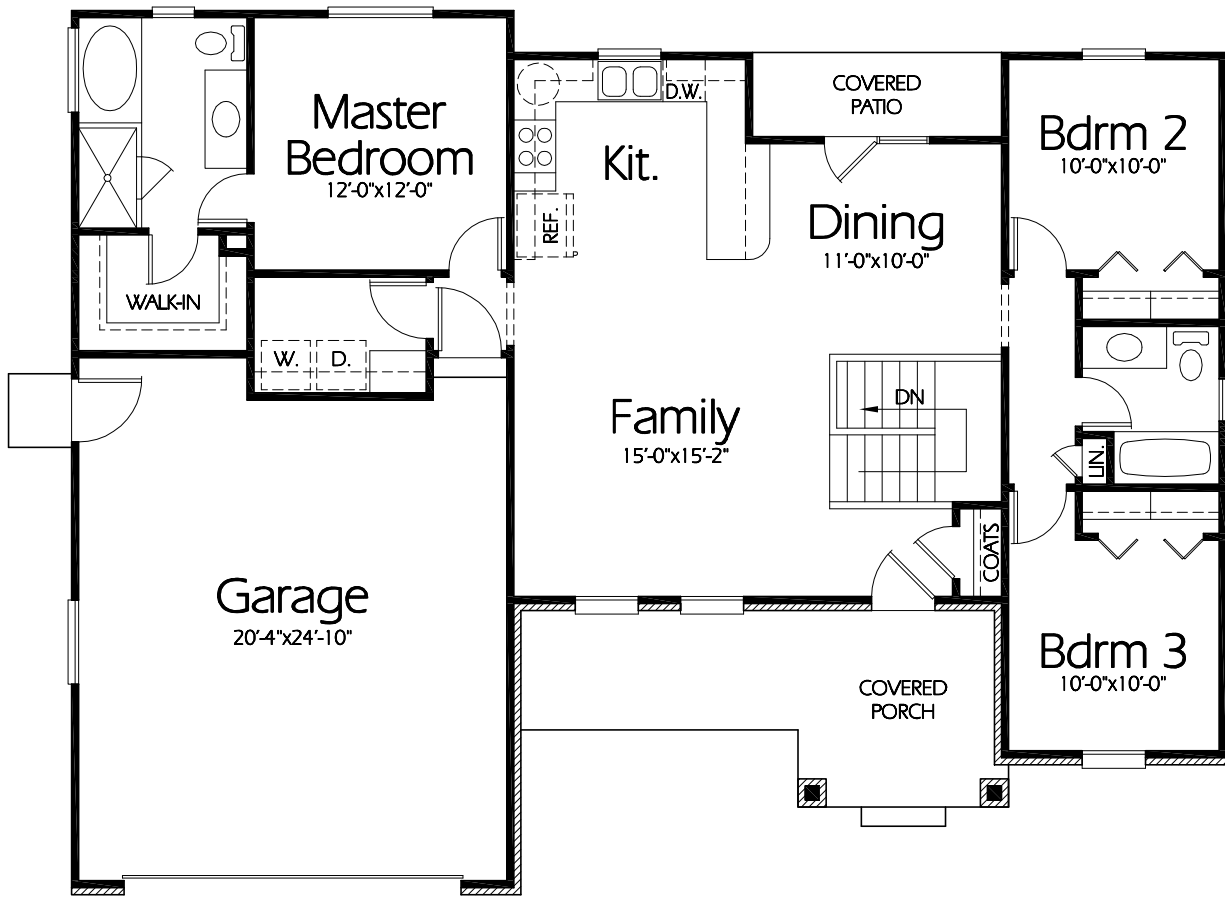

**Front Elevation**

**Main Level**

**Plan R-1298a**

Overall Dimensions 54'-10" x 42'-0"  
1298 Finished Sq. Feet  
Room Sizes Shown Are Approximate

*Hearthstone  
Home Design*

94 North 100 West - Bountiful, Utah 84010  
Phone: (801) 298-2505 - Fax: (801) 298-3077  
[www.hearthstonedesign.com](http://www.hearthstonedesign.com)