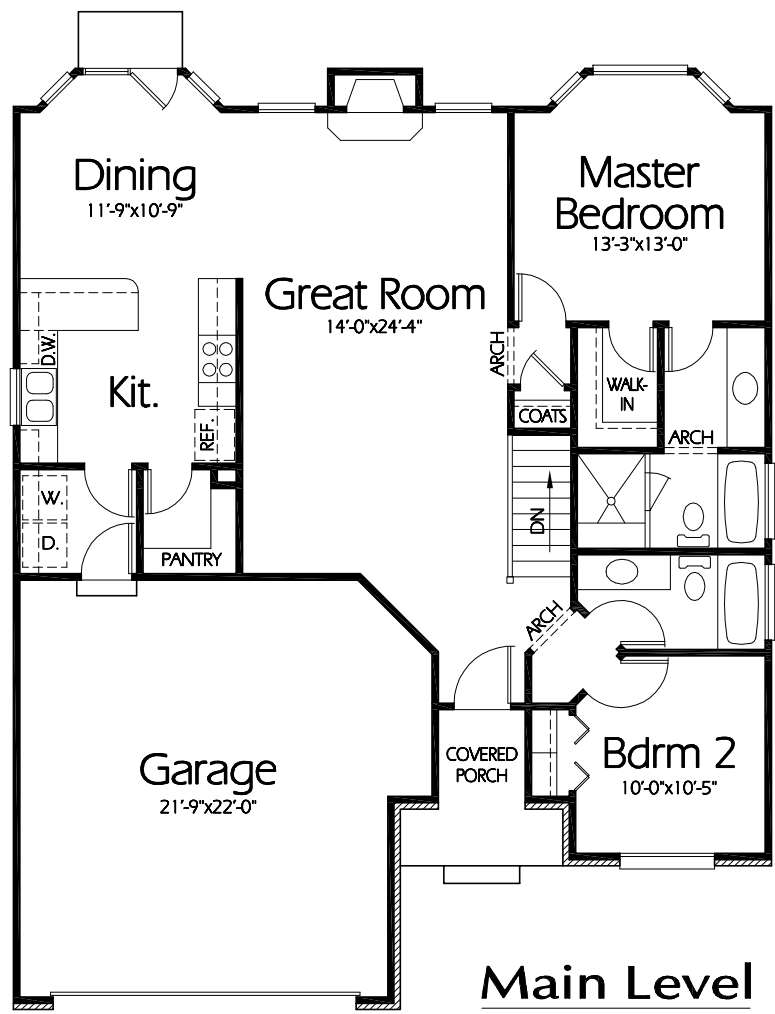

Front Elevation

Main Level

Plan R-1288a

Overall Dimensions 40'-0" x 49'-8"
1288 Finished Sq. Feet
Room Sizes Shown Are Approximate

*Hearthstone
Home Design*

94 North 100 West - Bountiful, Utah 84010
Phone: (801) 298-2505 - Fax: (801) 298-3077
www.hearthstonedesign.com