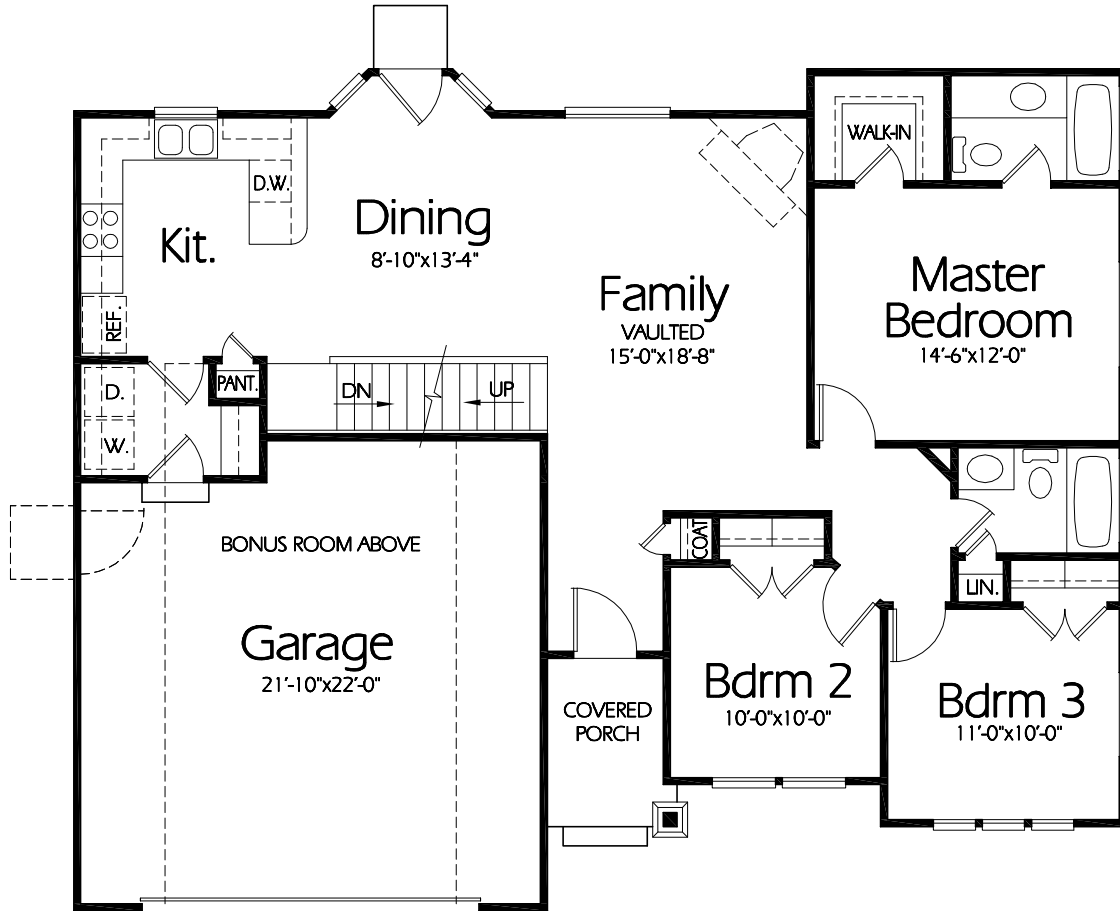

Front Elevation

Main Level

Plan R-1287d

Overall Dimensions 50'-0" x 38'-0"
1287 Finished Sq. Feet
Room Sizes Shown Are Approximate

**Hearthstone
Home Design**
94 North 100 West - Bountiful, Utah 84010
Phone: (801) 298-2505 - Fax: (801) 298-3077
www.hearthstonedesign.com