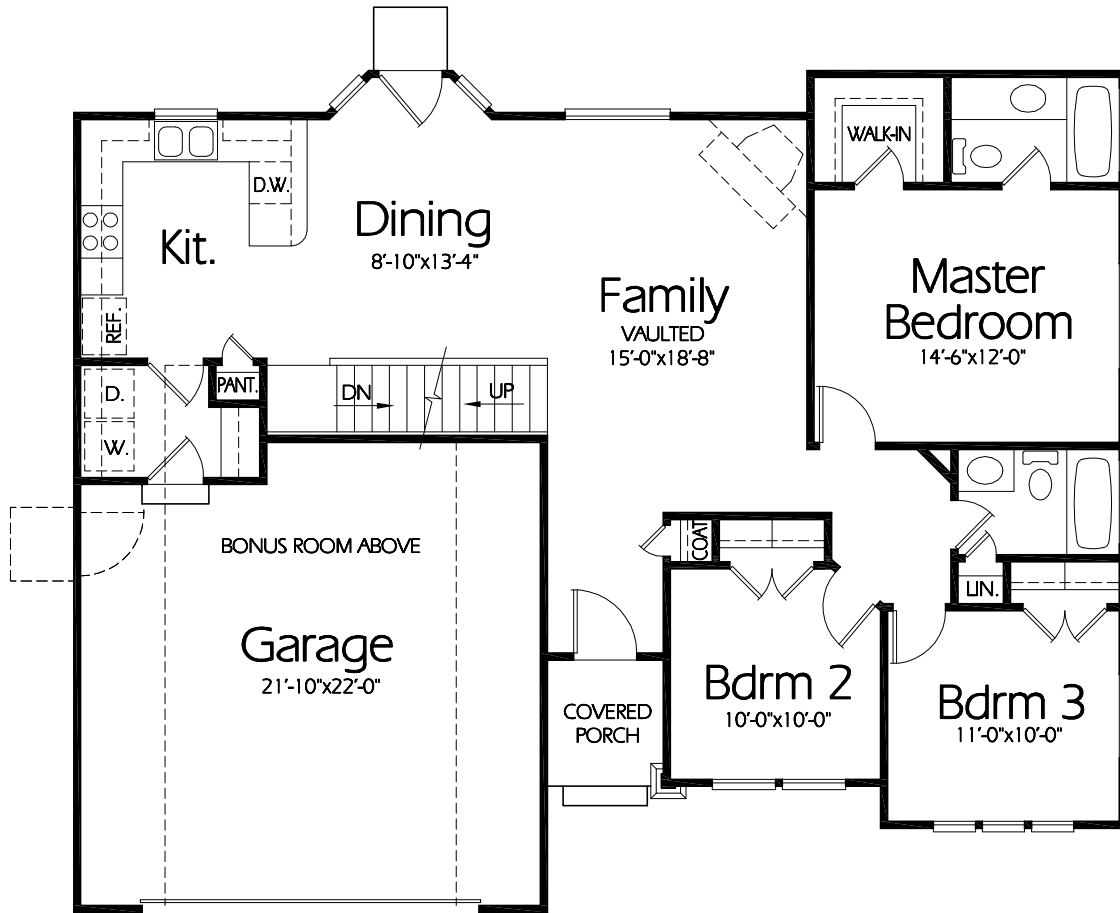

**Front Elevation**

**Main Level**

**Plan R-1287c**

Overall Dimensions 50'-0" x 38'-0"  
1287 Finished Sq. Feet  
Room Sizes Shown Are Approximate

*Hearthstone*  
Home Design

94 North 100 West - Bountiful, Utah 84010  
Phone: (801) 298-2505 - Fax: (801) 298-3077  
www.hearthstonedesign.com