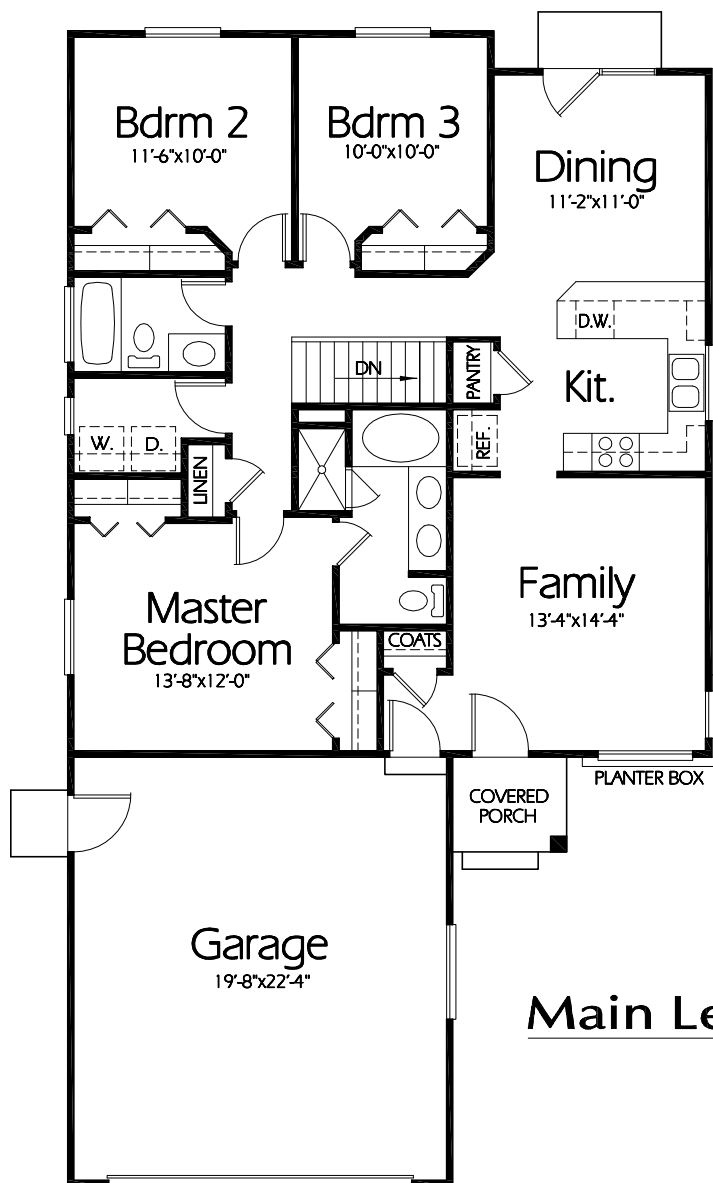

**Front Elevation**

**Main Level**

**Plan R-1280a**

Overall Dimensions 34'-0" x 61'-0"  
1280 Finished Sq. Feet  
Room Sizes Shown Are Approximate

*Hearthstone  
Home Design*

94 North 100 West - Bountiful, Utah 84010  
Phone: (801) 298-2505 - Fax: (801) 298-3077  
[www.hearthstonedesign.com](http://www.hearthstonedesign.com)