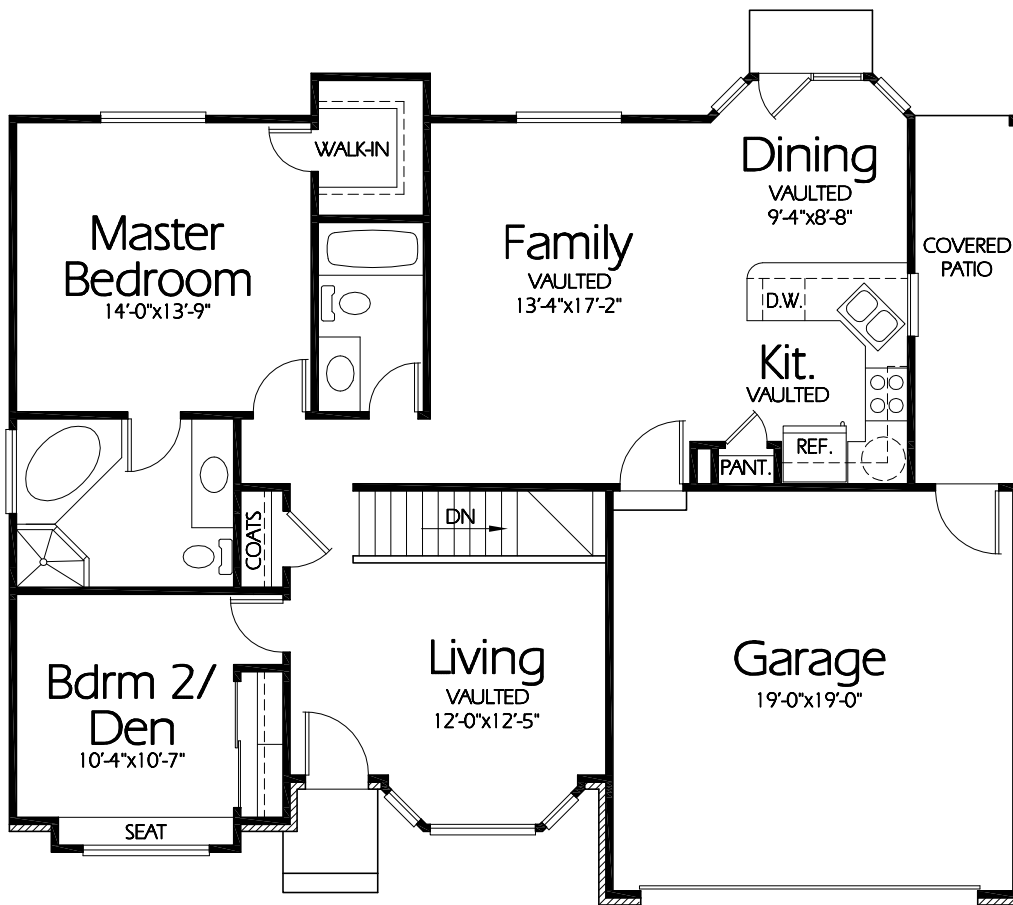

Front Elevation

Main Level

Plan R-1238b

Overall Dimensions 48'-0" x 37'-6"
1238 Finished Sq. Feet
Room Sizes Shown Are Approximate

*Hearthstone
Home Design*

94 North 100 West - Bountiful, Utah 84010
Phone: (801) 298-2505 - Fax: (801) 298-3077
www.hearthstonedesign.com