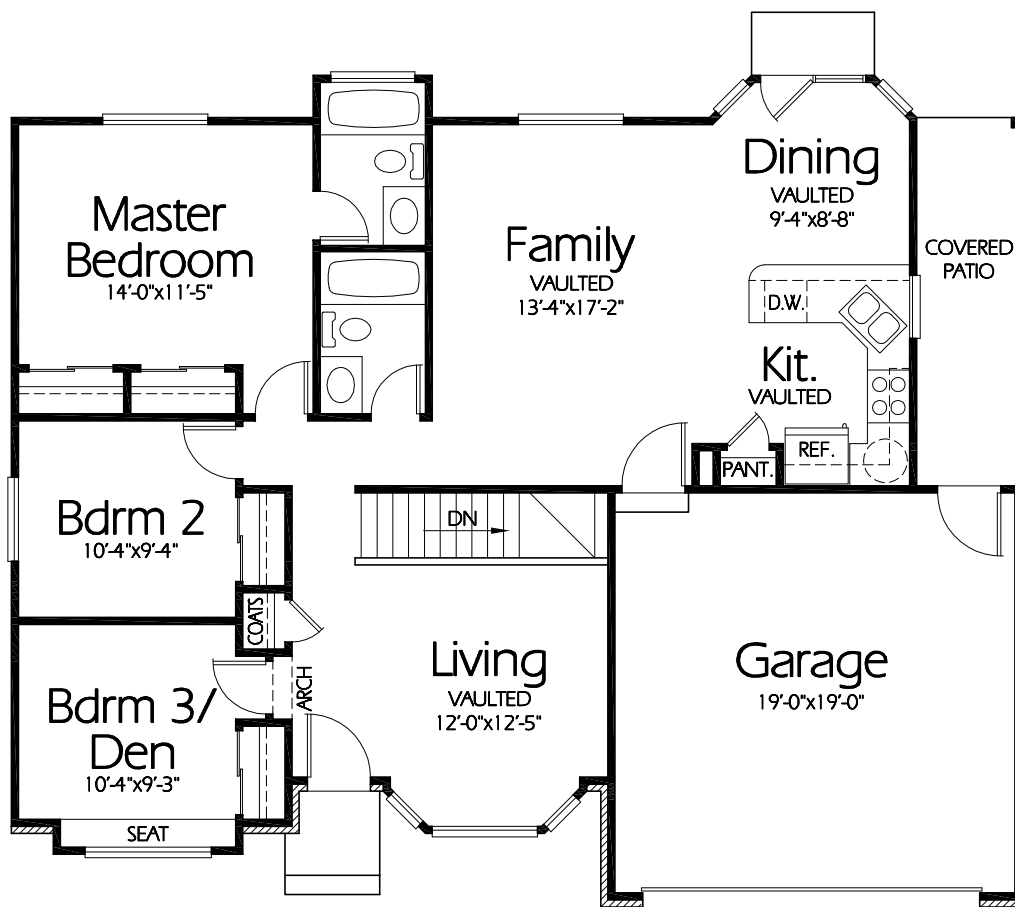

Front Elevation

Main Level

Plan R-1238a

Overall Dimensions 48'-0" x 37'-6"
1238 Finished Sq. Feet
Room Sizes Shown Are Approximate

*Hearthstone
Home Design*

94 North 100 West - Bountiful, Utah 84010
Phone: (801) 298-2505 - Fax: (801) 298-3077
www.hearthstonedesign.com