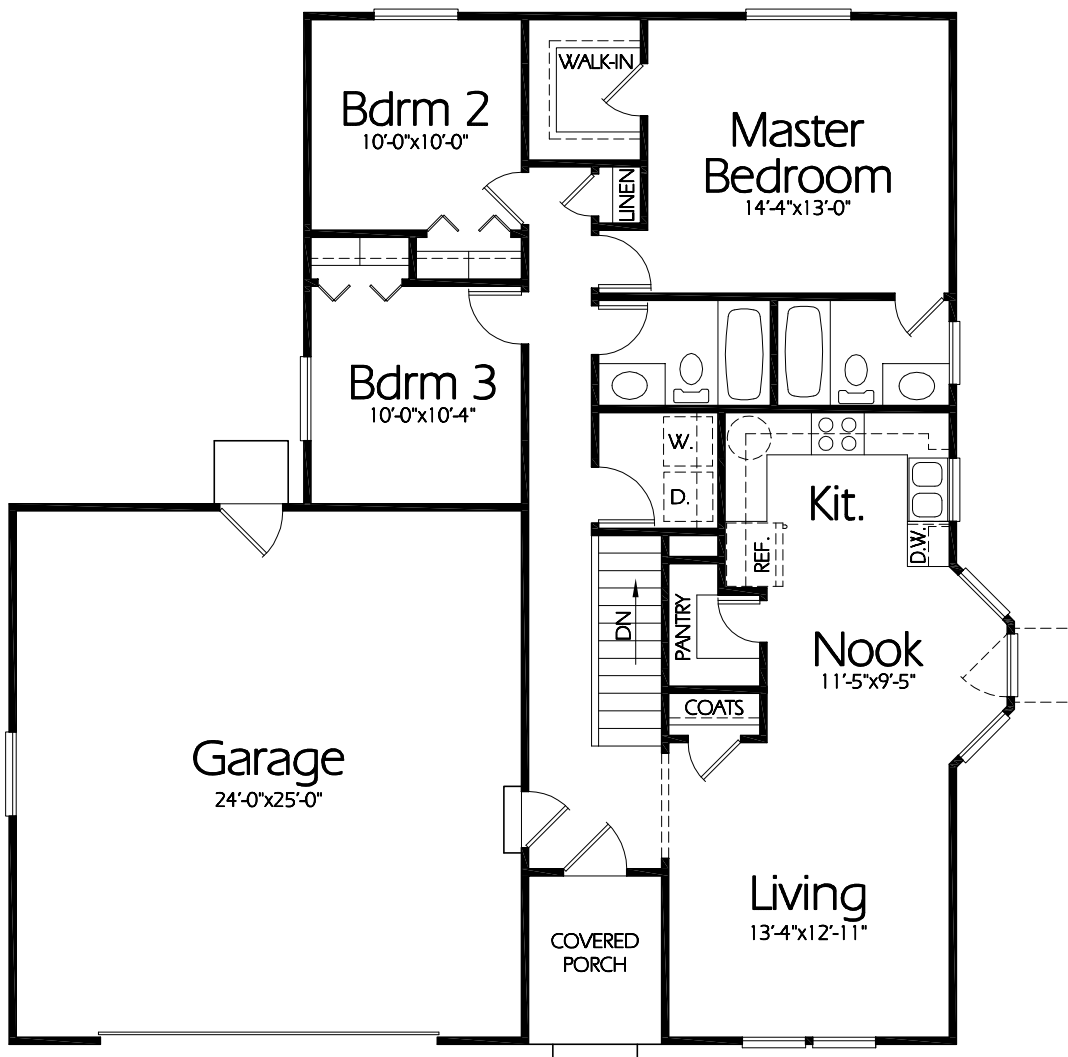

**Front Elevation**

**Main Level**

**Plan R-1223a**

Overall Dimensions 47'-9" x 49'-0"  
1223 Finished Sq. Feet  
Room Sizes Shown Are Approximate

*Hearthstone  
Home Design*

94 North 100 West - Bountiful, Utah 84010  
Phone: (801) 298-2505 - Fax: (801) 298-3077  
[www.hearthstonedesign.com](http://www.hearthstonedesign.com)