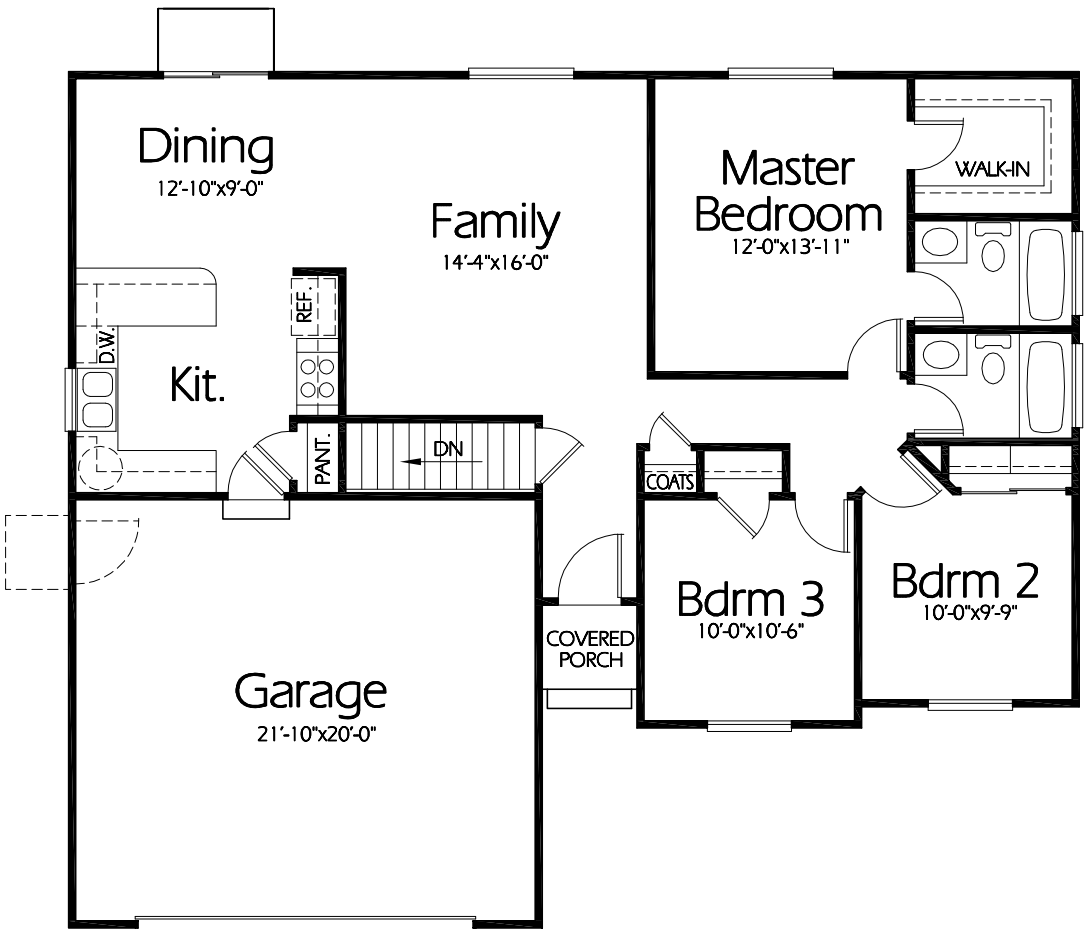

Front Elevation

Main Level

Plan R-1217a

Overall Dimensions 48'-0" x 40'-8"
 1217 Finished Sq. Feet
 Room Sizes Shown Are Approximate

Hearthstone
 Home Design
 94 North 100 West - Bountiful, Utah 84010
 Phone: (801) 298-2505 - Fax: (801) 298-3077
 www.hearthstonedesign.com