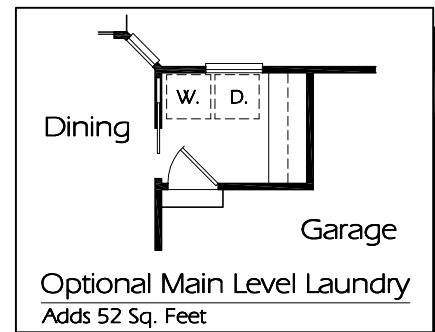

Main Level

Plan R-1199b

Overall Dimensions 61'-0" x 32'-0"
 1199 Finished Sq. Feet
 Room Sizes Shown Are Approximate

*Hearthstone
 Home Design*

94 North 100 West - Bountiful, Utah 84010
 Phone: (801) 298-2505 - Fax: (801) 298-3077
www.hearthstonedesign.com