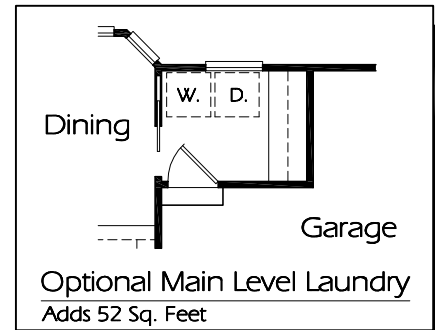

Main Level

Plan R-1199a

Overall Dimensions 61'-0" x 32'-0"
 1199 Finished Sq. Feet
 Room Sizes Shown Are Approximate

Hearthstone
 Home Design

94 North 100 West - Bountiful, Utah 84010
 Phone: (801) 298-2505 - Fax: (801) 298-3077
www.hearthstonedesign.com