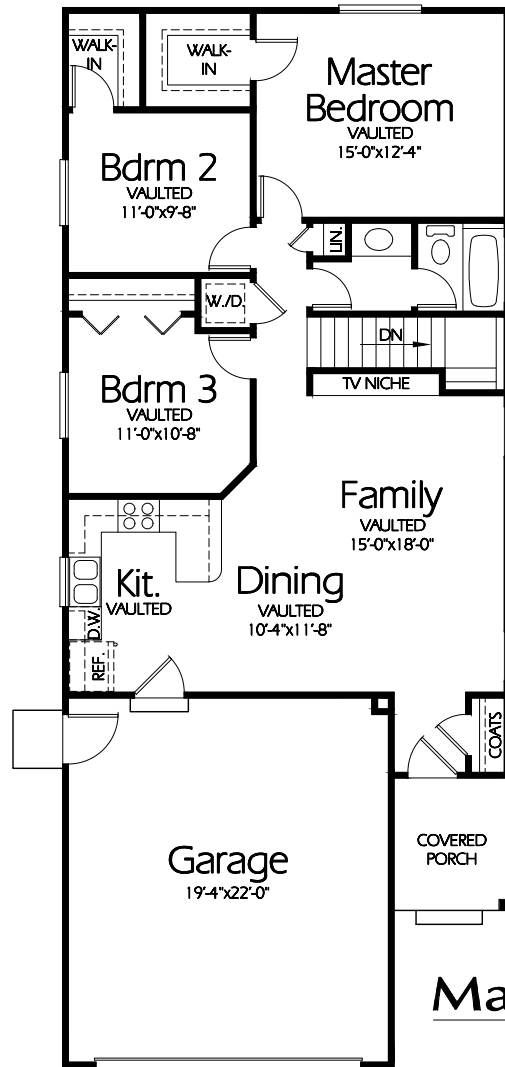

Front Elevation

Main Level

Plan R-1160a

Overall Dimensions 27'-0" x 64'-0"
1160 Finished Sq. Feet
Room Sizes Shown Are Approximate

*Hearthstone
Home Design*

94 North 100 West - Bountiful, Utah 84010
Phone: (801) 298-2505
www.hearthstonedesign.com