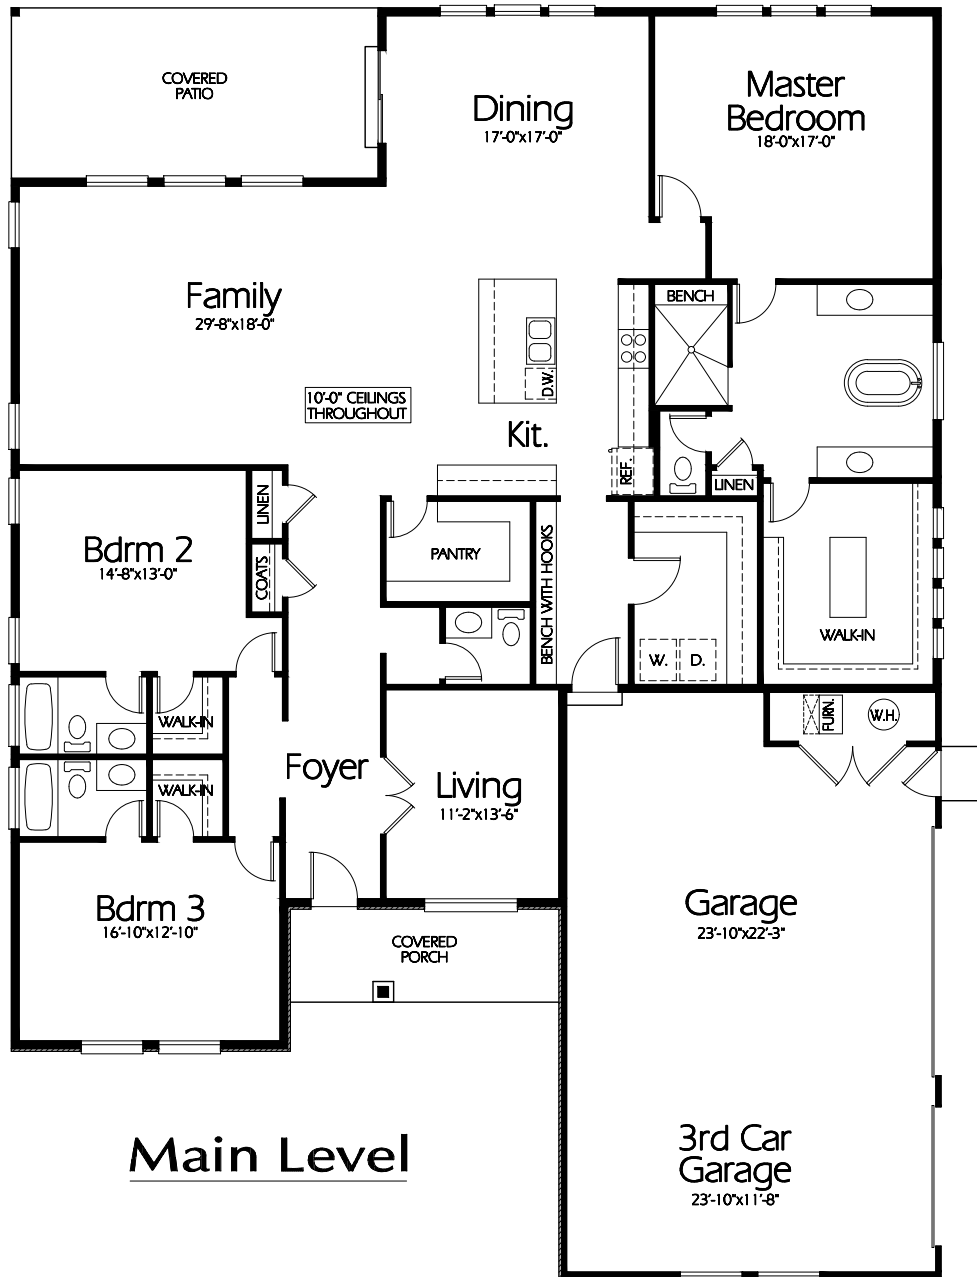

Front Elevation

Main Level

Plan P-3056a

Overall Dimensions 76'-0" x 61'-0"
3056 Finished Sq. Feet
Room Sizes Shown Are Approximate

*Hearthstone
Home Design*

94 North 100 West - Bountiful, Utah 84010
Phone: (801) 298-2505
www.hearthstonedesign.com
info@hearthstonedesign.com