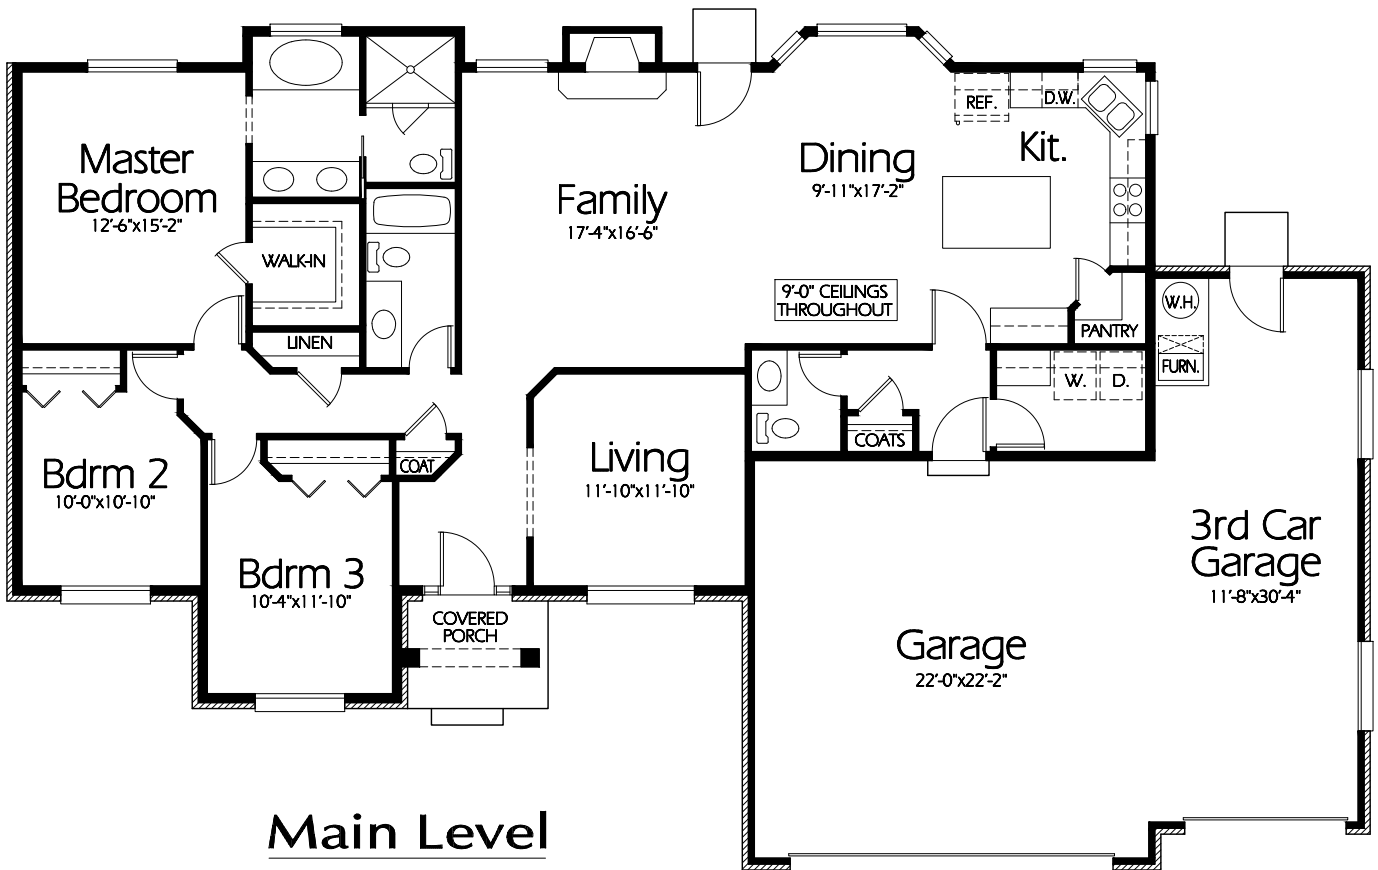

Front Elevation

Main Level

Plan P-1858a

Overall Dimensions 76'-0" x 47'-0"
1858 Finished Sq. Feet
Room Sizes Shown Are Approximate

*Hearthstone
Home Design*

94 North 100 West - Bountiful, Utah 84010
Phone: (801) 298-2505
www.hearthstonedesign.com
info@hearthstonedesign.com