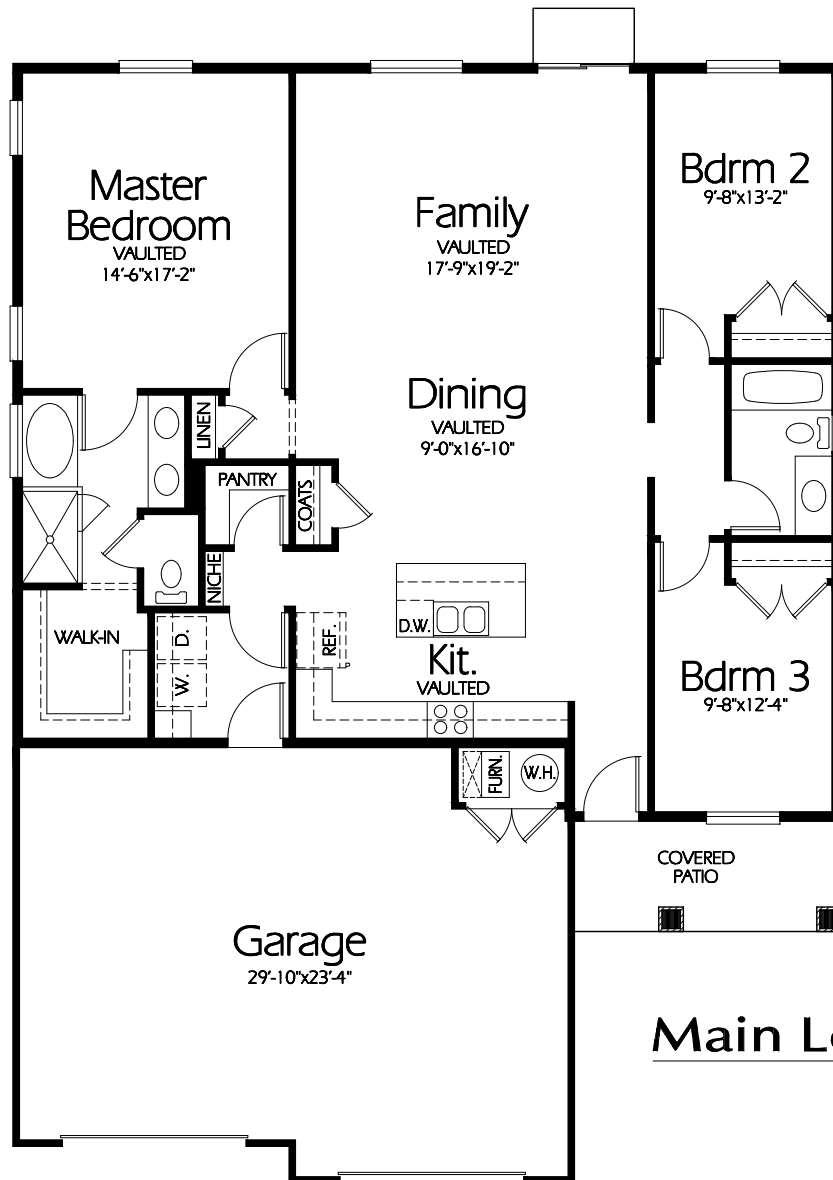

Front Elevation

Main Level

Plan P-1733a

Overall Dimensions 45'-0" x 60'-10"
 1733 Finished Sq. Feet
 Room Sizes Shown Are Approximate

Hearthstone
Home Design

94 North 100 West - Bountiful, Utah 84010
 Phone: (801) 298-2505
www.hearthstonedesign.com
info@hearthstonedesign.com