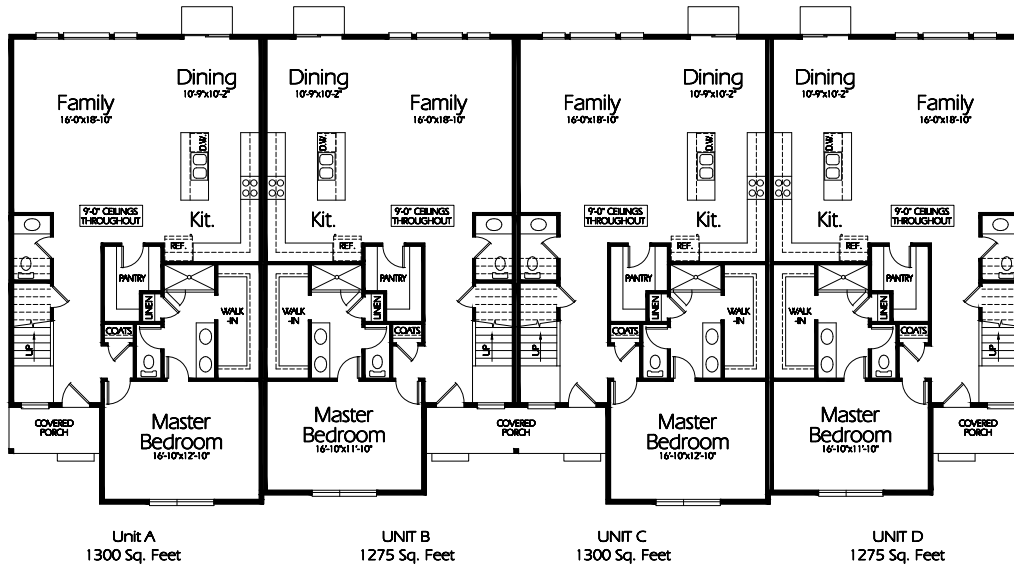

Front Elevation

Upper Level
 4480 Sq. Feet

Main Level
 5200 Sq. Feet

Plan MU-2420c

Overall Dimensions 110'-2" x 51'-0"
 2420 Finished Sq. Feet Units A & C
 2372 Finished Sq. Feet Units B & D
 Room Sizes Shown Are Approximate