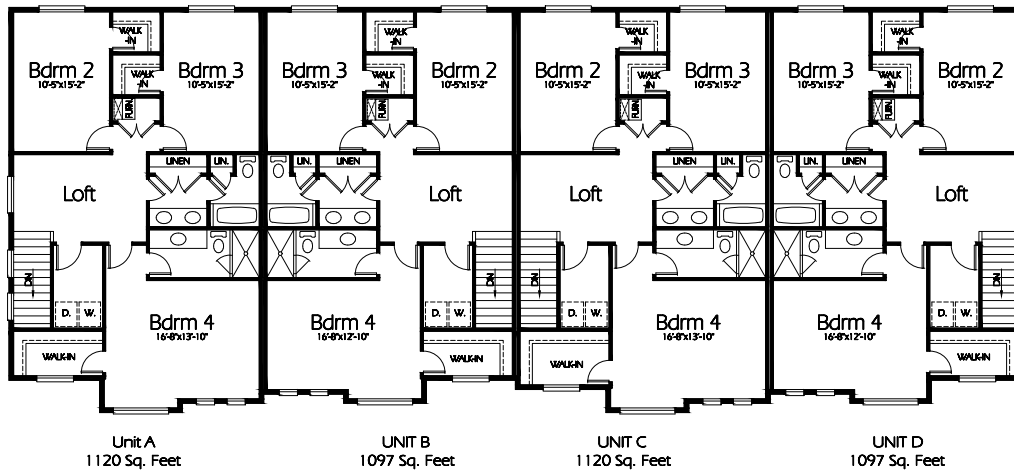

Front Elevation

Upper Level
 4480 Sq. Feet

Main Level
 5200 Sq. Feet

Plan MU-2420c

Overall Dimensions 110'-2" x 51'-0"
 2420 Finished Sq. Feet Units A & C
 2372 Finished Sq. Feet Units B & D
 Room Sizes Shown Are Approximate