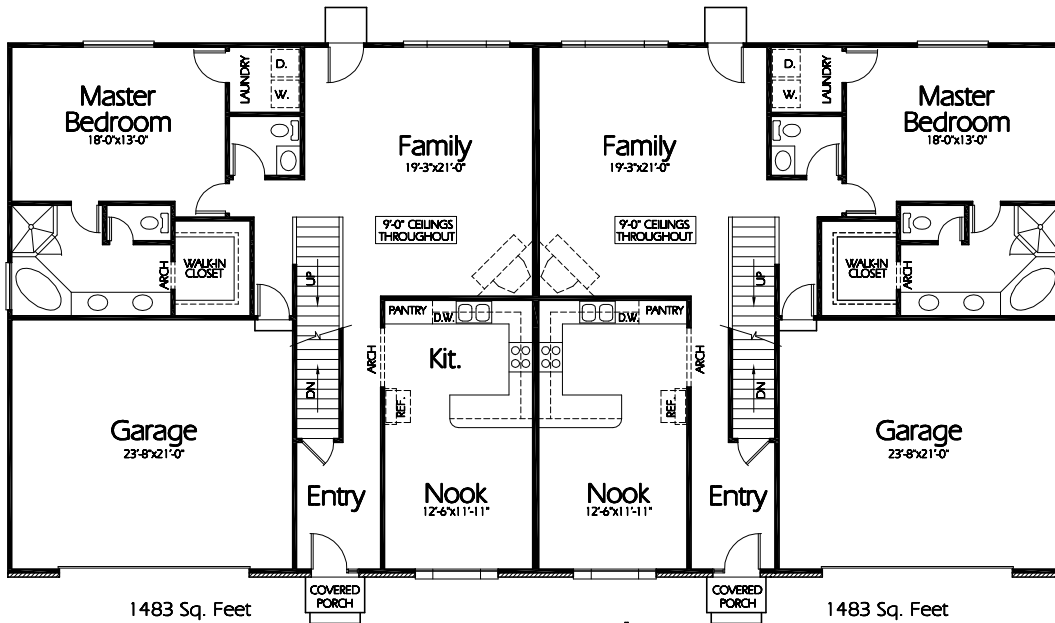

Front Elevation

Upper Level
1734 Sq. Feet

Main Level
2966 Sq. Feet

Plan MU-2350b

Overall Dimensions 89'-0" x 45'-0"
2350 Finished Sq. Feet per Unit
Room Sizes Shown Are Approximate

Hearthstone
Home Design

94 North 100 West - Bountiful, Utah 84010
Phone: (801) 298-2505 - Fax: (801) 298-3077
www.hearthstonedesign.com