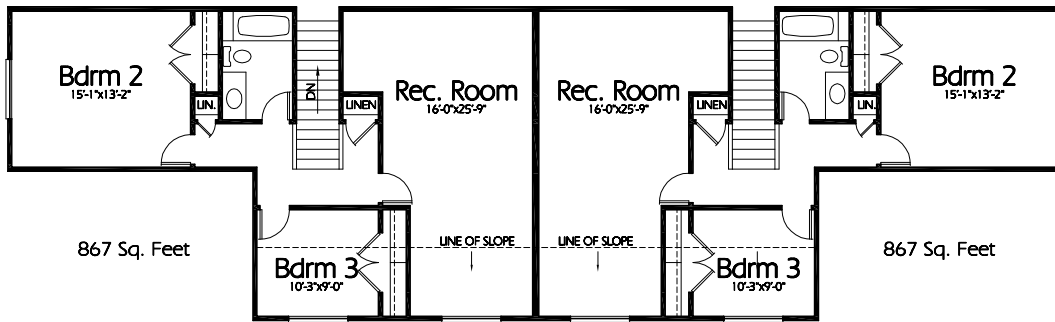

Front Elevation

Upper Level
1734 Sq. Feet

Main Level
2966 Sq. Feet

Plan MU-2350b

Overall Dimensions 89'-0" x 45'-0"
2350 Finished Sq. Feet per Unit
Room Sizes Shown Are Approximate

Hearthstone
Home Design

94 North 100 West - Bountiful, Utah 84010
Phone: (801) 298-2505 - Fax: (801) 298-3077
www.hearthstonedesign.com