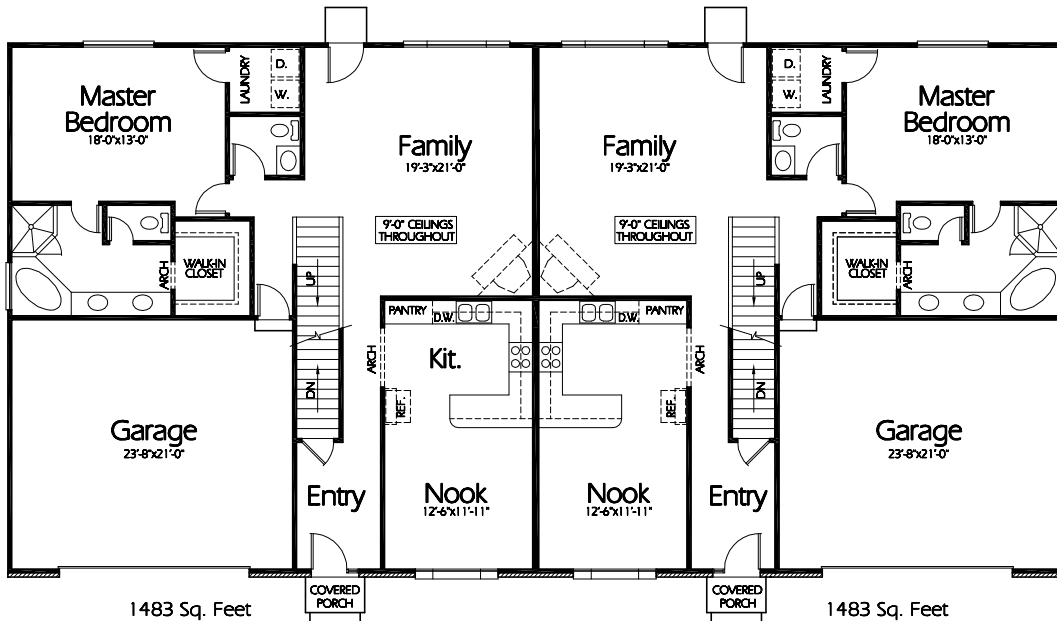

Front Elevation

Upper Level
1734 Sq. Feet

Main Level
2966 Sq. Feet

Plan MU-2350a

Overall Dimensions 89'-0" x 45'-0"
2350 Finished Sq. Feet per Unit
Room Sizes Shown Are Approximate

*Hearthstone
Home Design*