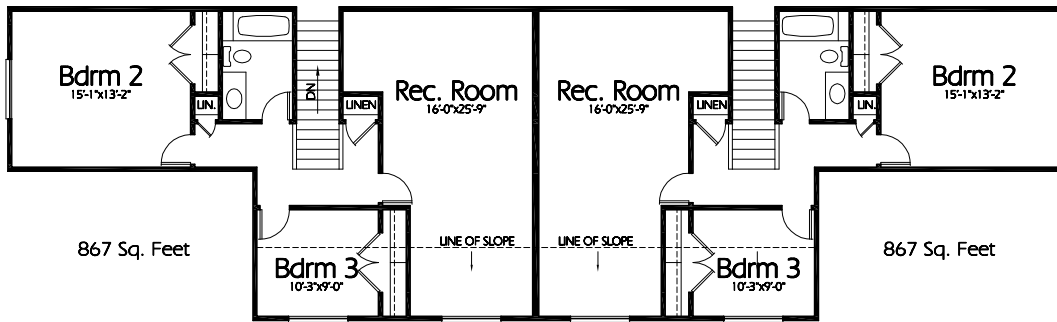

Front Elevation

Upper Level
1734 Sq. Feet

Main Level
2966 Sq. Feet

Plan MU-2350a

Overall Dimensions 89'-0" x 45'-0"
2350 Finished Sq. Feet per Unit
Room Sizes Shown Are Approximate

*Hearthstone
Home Design*