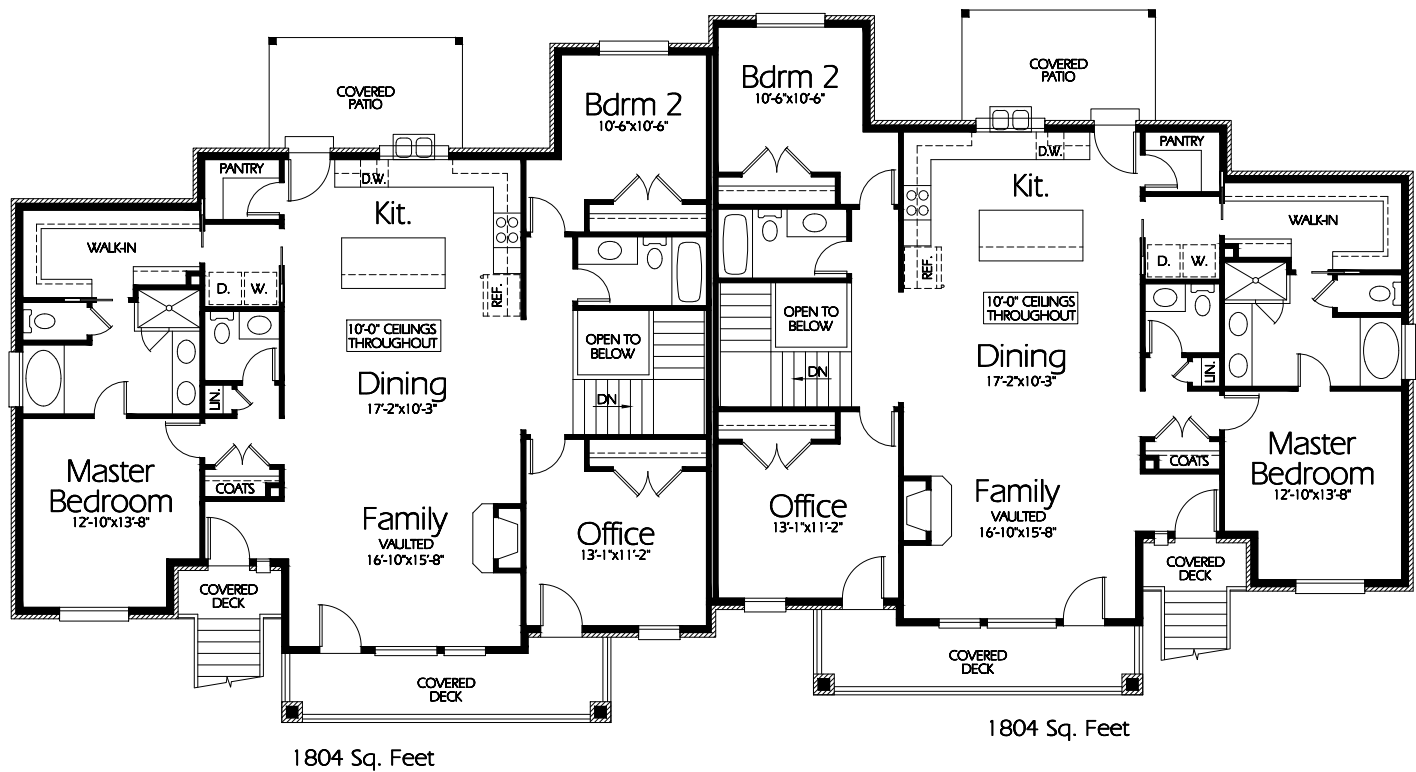

Front Elevation

Main Level
3608 Sq. Feet

Plan MU-1804a

Overall Dimensions 101'-6" x 51'-2"
1804 Finished Sq. Feet per Unit
Room Sizes Shown Are Approximate

*Hearthstone
Home Design*

94 North 100 West - Bountiful, Utah 84010
Phone: (801) 298-2505
www.hearthstonedesign.com
info@hearthstonedesign.com