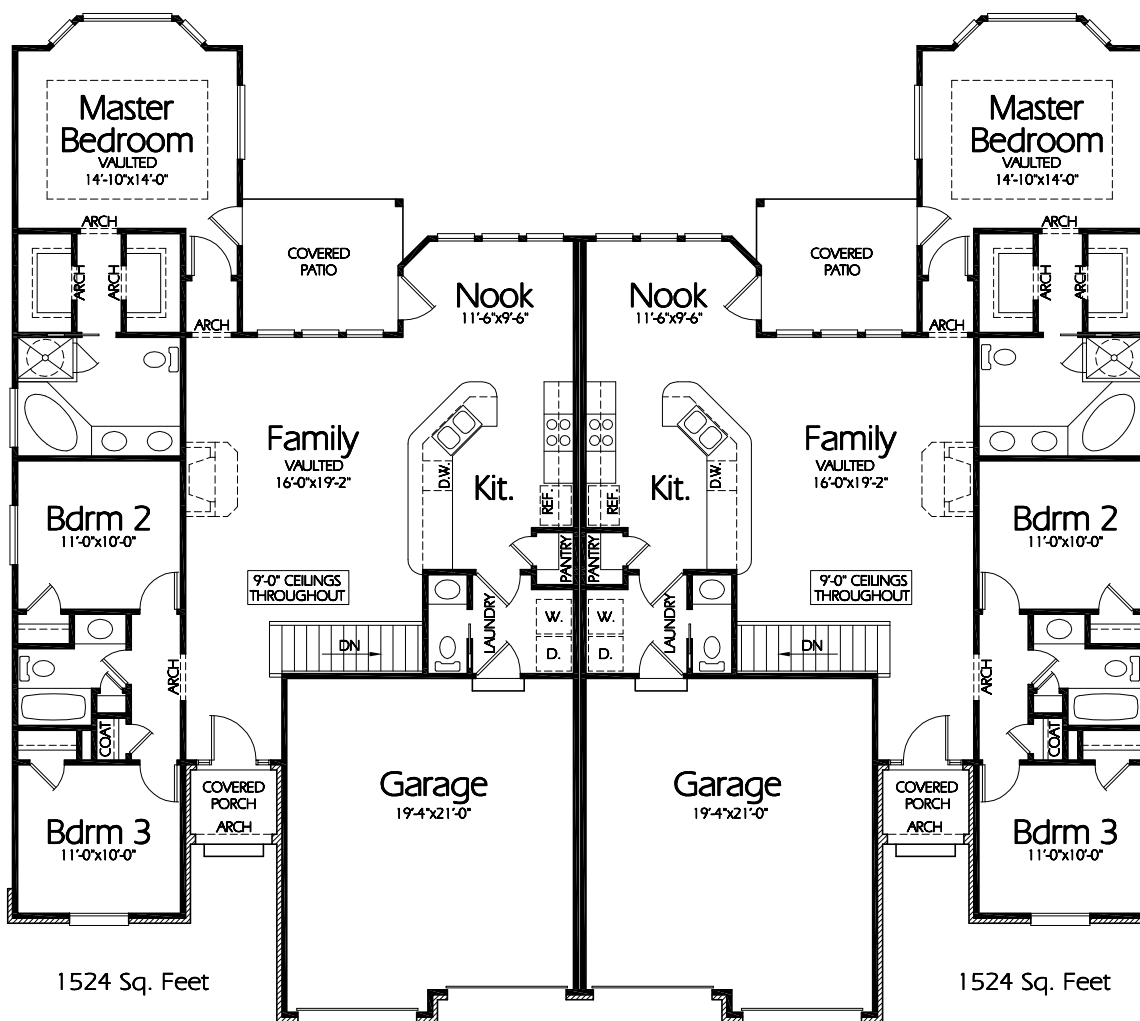

Front Elevation

1524 Sq. Feet

1524 Sq. Feet

Main Level

3048 Sq. Feet

Plan MU-1524b

Overall Dimensions 77'-2" x 65'-10"

1524 Finished Sq. Feet per Unit

Room Sizes Shown Are Approximate

Hearthstone
Home Design

94 North 100 West - Bountiful, Utah 84010
Phone: (801) 298-2505 - Fax: (801) 298-3077
www.hearthstonedesign.com