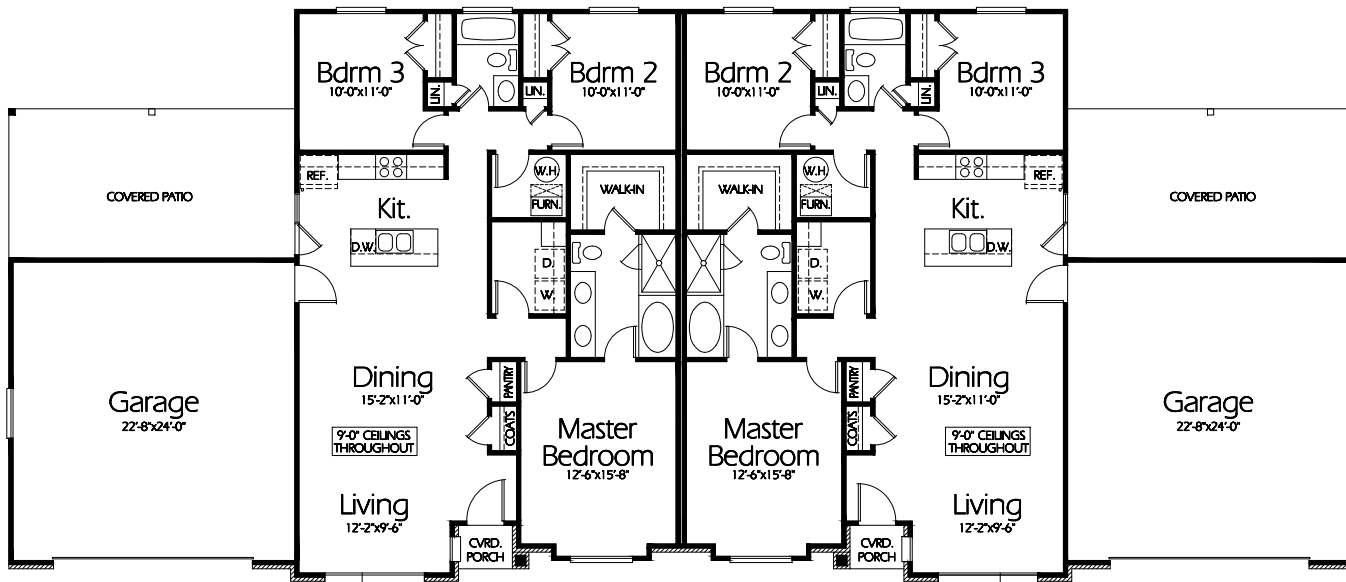

Front Elevation

1380 Sq. Feet

1380 Sq. Feet

Main Level  
2760 Sq. Feet

### Plan MU-1380a

Overall Dimensions 108'-2" x 46'-0"  
1380 Finished Sq. Feet per Unit  
Room Sizes Shown Are Approximate

94 North 100 West - Bountiful, Utah 84010  
Phone: (801) 298-2505  
www.hearthstonedesign.com  
info@hearthstonedesign.com