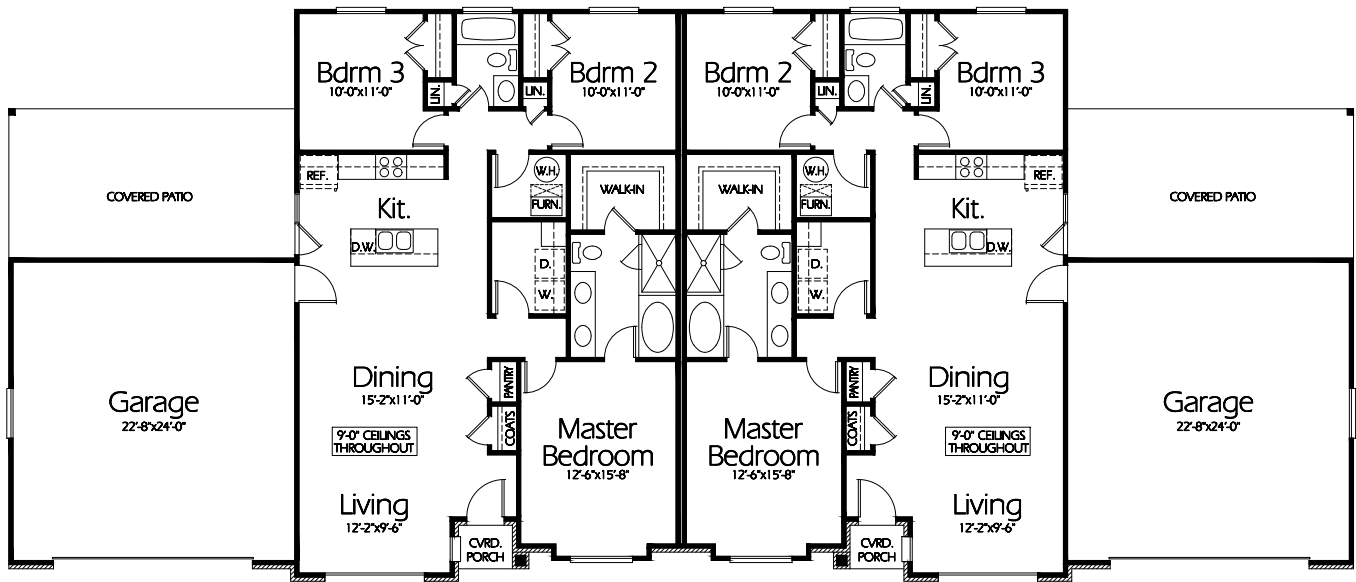

Front Elevation

1380 Sq. Feet

1380 Sq. Feet

Main Level
2760 Sq. Feet

Plan MU-1380a

Overall Dimensions 108'-2" x 46'-0"
1380 Finished Sq. Feet per Unit
Room Sizes Shown Are Approximate

*Hearthstone
Home Design*