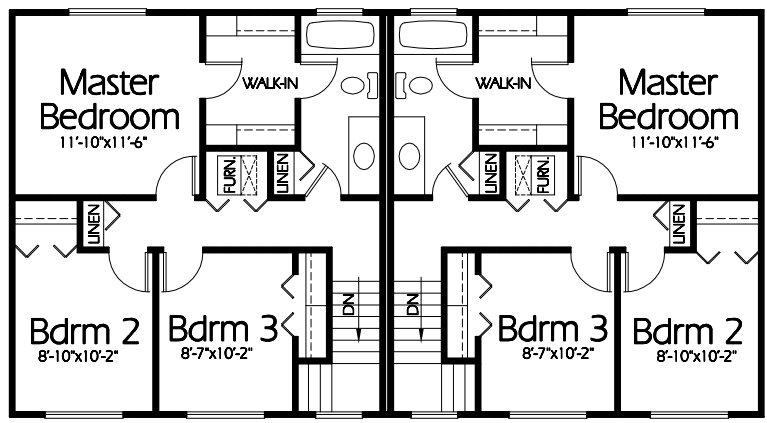

Front Elevation

Upper Level
 1252 Sq. Feet
 626 Sq. Feet per Unit

Main Level
 1252 Sq. Feet
 626 Sq. Feet per Unit

Plan MU-1252a

Overall Dimensions 48'-2" x 30'-4"
 1252 Finished Sq. Feet per Unit
 Room Sizes Shown Are Approximate