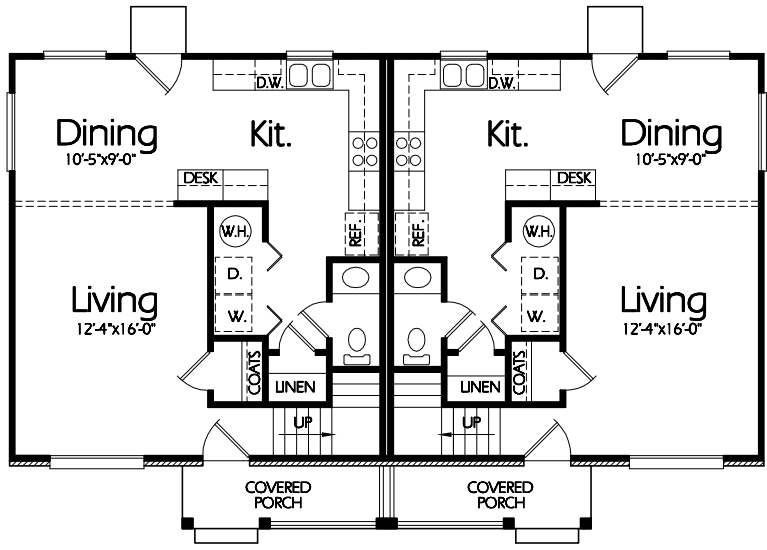

Front Elevation

Upper Level
 1252 Sq. Feet
 626 Sq. Feet per Unit

Main Level
 1252 Sq. Feet
 626 Sq. Feet per Unit

Plan MU-1252a

Overall Dimensions 48'-2" x 30'-4"
 1252 Finished Sq. Feet per Unit
 Room Sizes Shown Are Approximate