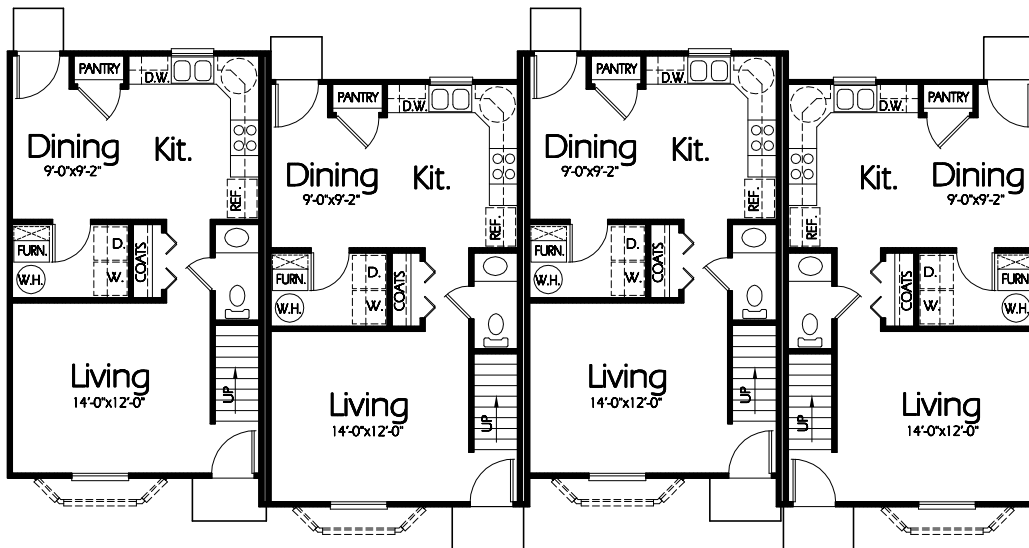

Optional Bay Windows Shown

MU-1090a

**Upper Level**

2180 Sq. Feet  
545 Sq. Feet per Unit

**Main Level**

2180 Sq. Feet  
545 Sq. Feet per Unit

**Plan MU-1090a**

Overall Dimensions 72'-6" x 32'-0"  
1090 Finished Sq. Feet per Unit  
Room Sizes Shown Are Approximate