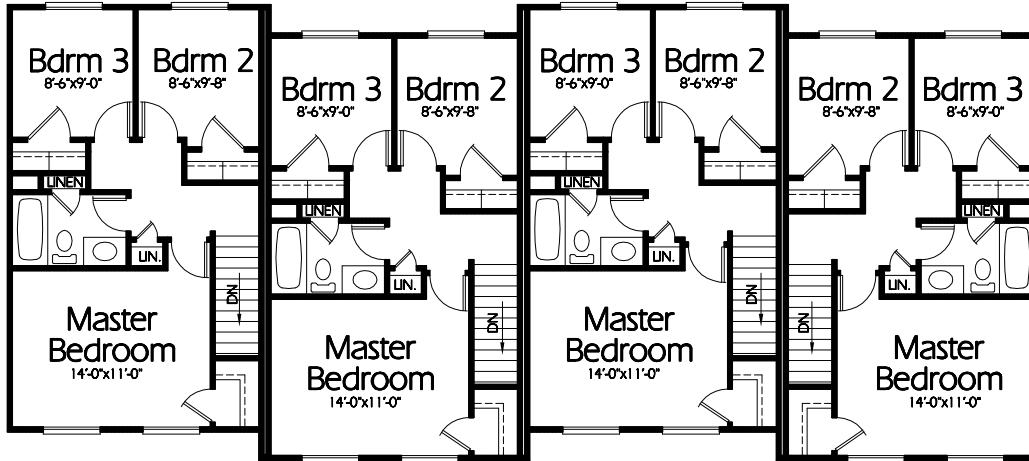

Optional Bay Windows Shown

MU-1090a

**Upper Level**

2180 Sq. Feet  
545 Sq. Feet per Unit

**Main Level**

2180 Sq. Feet  
545 Sq. Feet per Unit

**Plan MU-1090a**

Overall Dimensions 72'-6" x 32'-0"  
1090 Finished Sq. Feet per Unit  
Room Sizes Shown Are Approximate