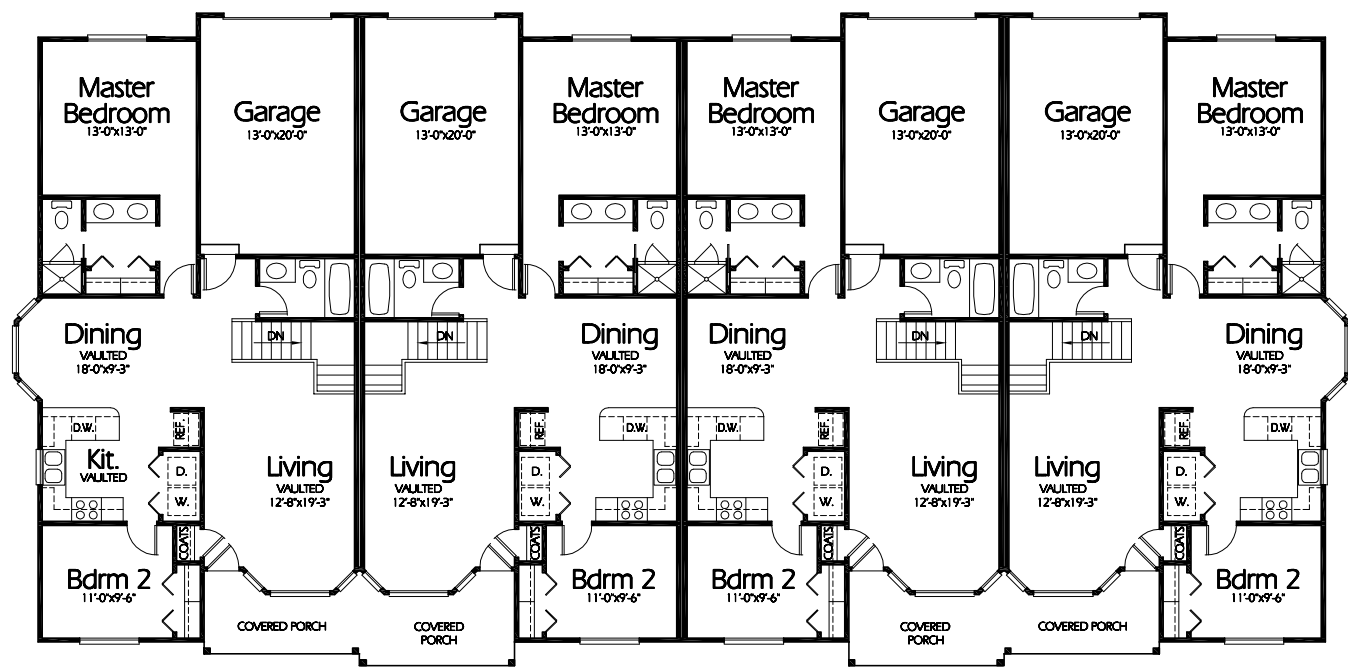

Front Elevation

1080 Sq. Feet

1080 Sq. Feet

1080 Sq. Feet

1080 Sq. Feet

Main Level  
4320 Sq. Feet

### Plan MU-1080a

Overall Dimensions 108'-6" x 55'-0"  
1080 Finished Sq. Feet per Unit  
Room Sizes Shown Are Approximate

94 North 100 West - Bountiful, Utah 84010  
Phone: (801) 298-2505 - Fax: (801) 298-3077  
www.hearthstonedesign.com