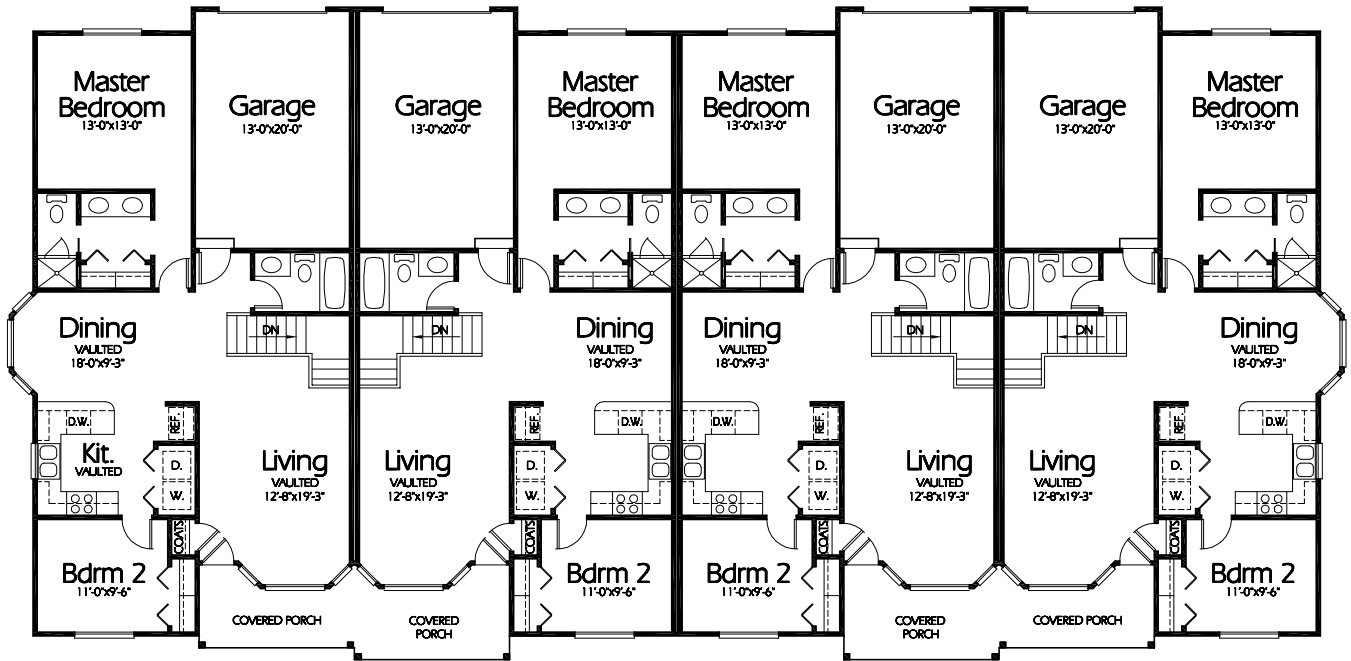

Front Elevation

1080 Sq. Feet

1080 Sq. Feet

1080 Sq. Feet

1080 Sq. Feet

Main Level  
4320 Sq. Feet

# Plan MU-1080a

Overall Dimensions 108'-6" x 55'-0"  
1080 Finished Sq. Feet per Unit  
Room Sizes Shown Are Approximate