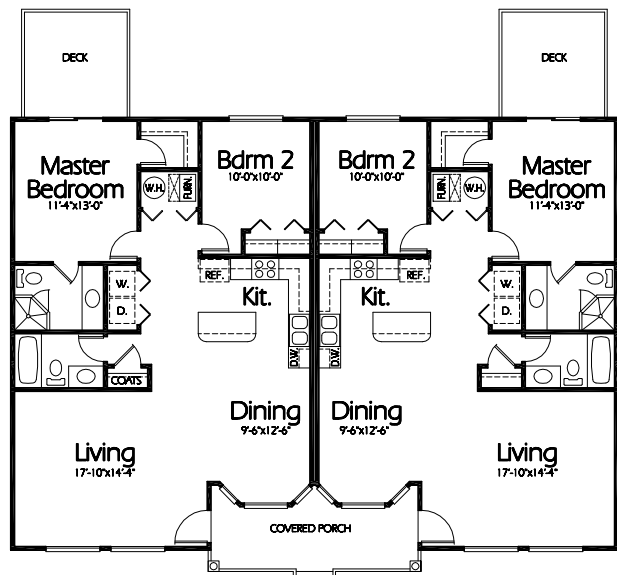

**Front Elevation**

1077 Sq. Feet

1077 Sq. Feet

**Main Level**  
2154 Sq. Feet

1077 Sq. Feet

1077 Sq. Feet

**Upper Level**  
2154 Sq. Feet

**Plan MU-1077a**

Overall Dimensions 56'-2" x 44'-0"  
1077 Finished Sq. Feet per Unit  
Room Sizes Shown Are Approximate

*Hearthstone  
Home Design*

94 North 100 West - Bountiful, Utah 84010  
Phone: (801) 298-2505 - Fax: (801) 298-3077  
www.hearthstonedesign.com