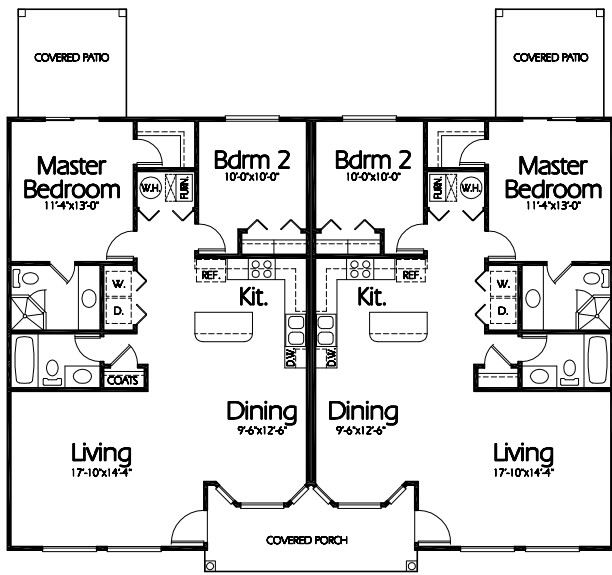

**Front Elevation**

1077 Sq. Feet

1077 Sq. Feet

**Main Level**  
2154 Sq. Feet

1077 Sq. Feet

1077 Sq. Feet

**Upper Level**  
2154 Sq. Feet

**Plan MU-1077a**

Overall Dimensions 56'-2" x 44'-0"  
1077 Finished Sq. Feet per Unit  
Room Sizes Shown Are Approximate

*Hearthstone  
Home Design*

94 North 100 West - Bountiful, Utah 84010  
Phone: (801) 298-2505 - Fax: (801) 298-3077  
www.hearthstonedesign.com